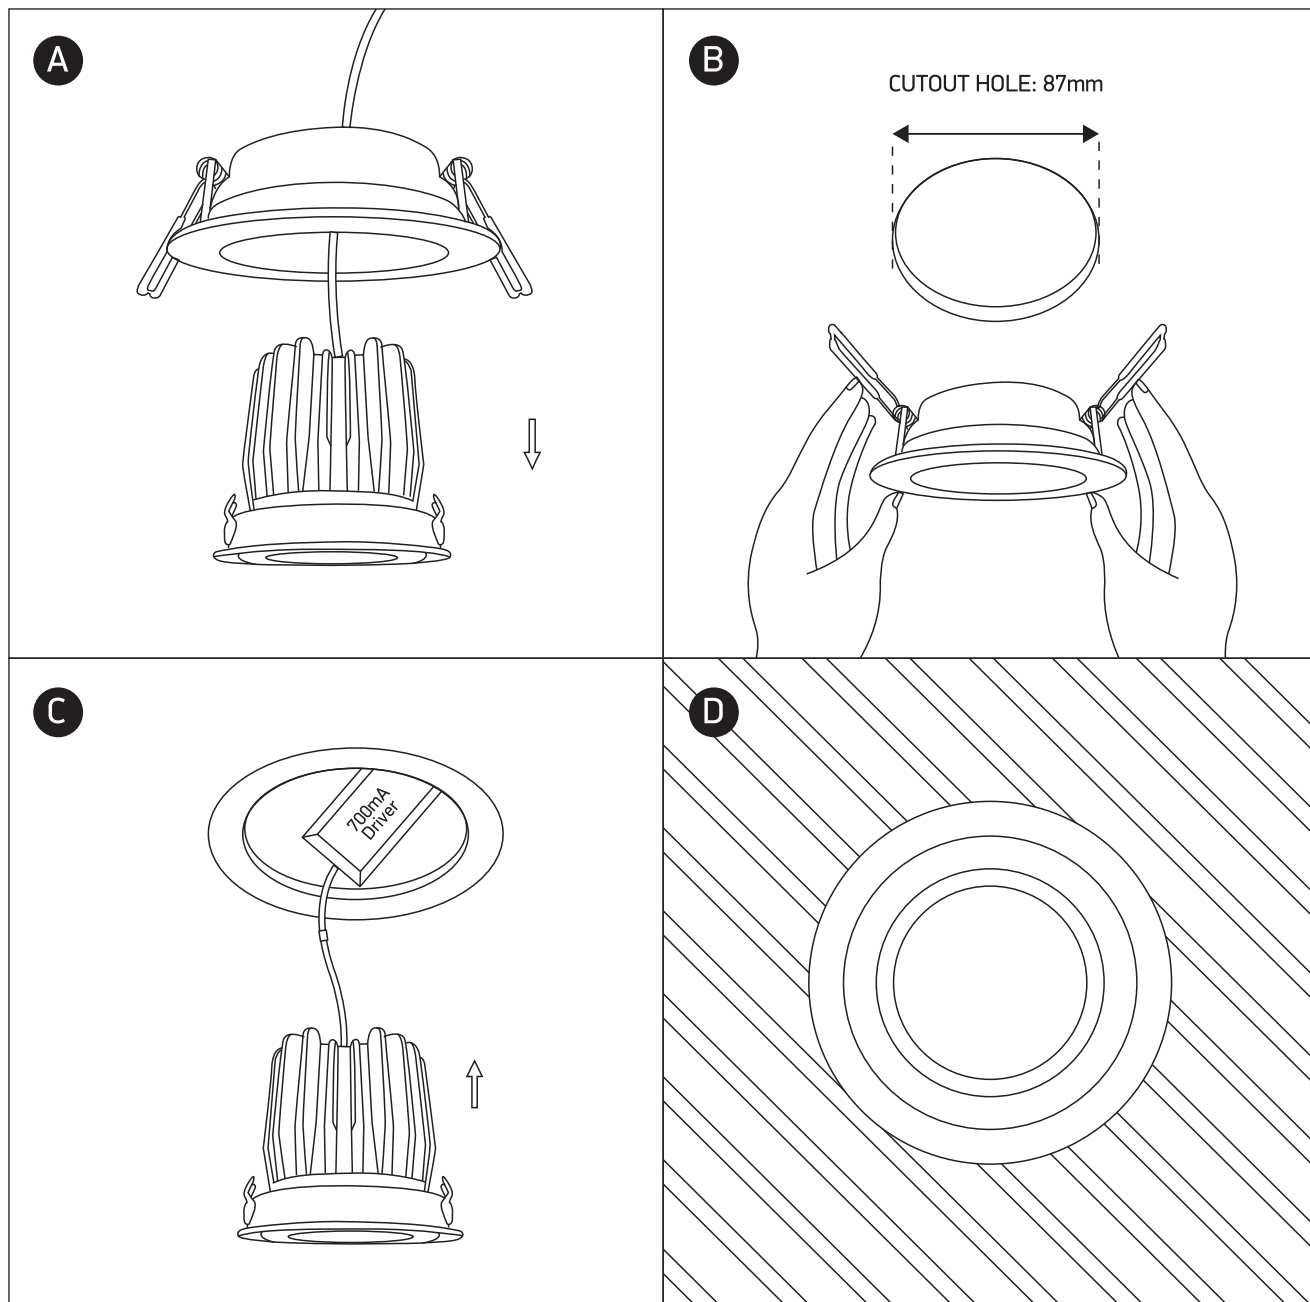

INSTALLATION MANUAL

11112E

ecolight

DARK LIGHT

700mA | 12W | IP20 | Die cast | Adjustable
Requires 700mA driver.

80 CRI

Warnings:

1. Make sure that the product is installed properly before connecting to electricity.
2. Do not cover the fitting.
3. Maintenance and installation should only be carried out by a professional electrician.