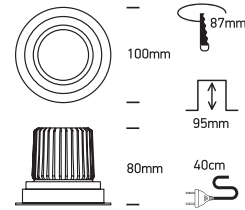

INSTALLATION MANUAL

11112E

ecolight

DARK LIGHT

700mA | 12W | IP20 | Die cast | Adjustable
Requires 700mA driver.

80 CRI

Warnings:

1. Make sure that the product is installed properly before connecting to electricity.
2. Do not cover the fitting.
3. Maintenance and installation should only be carried out by a professional electrician.