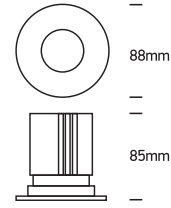

INSTALLATION MANUAL

11112

ecolight

700mA | COB LED | 12W | IP20 | Die cast | Adjustable

Requires 700mA driver.

one
LIGHT

Warnings:

1. Make sure that the product is installed properly before connecting to electricity.
2. Do not cover the fitting.
3. Maintenance and installation should only be carried out by a professional electrician.