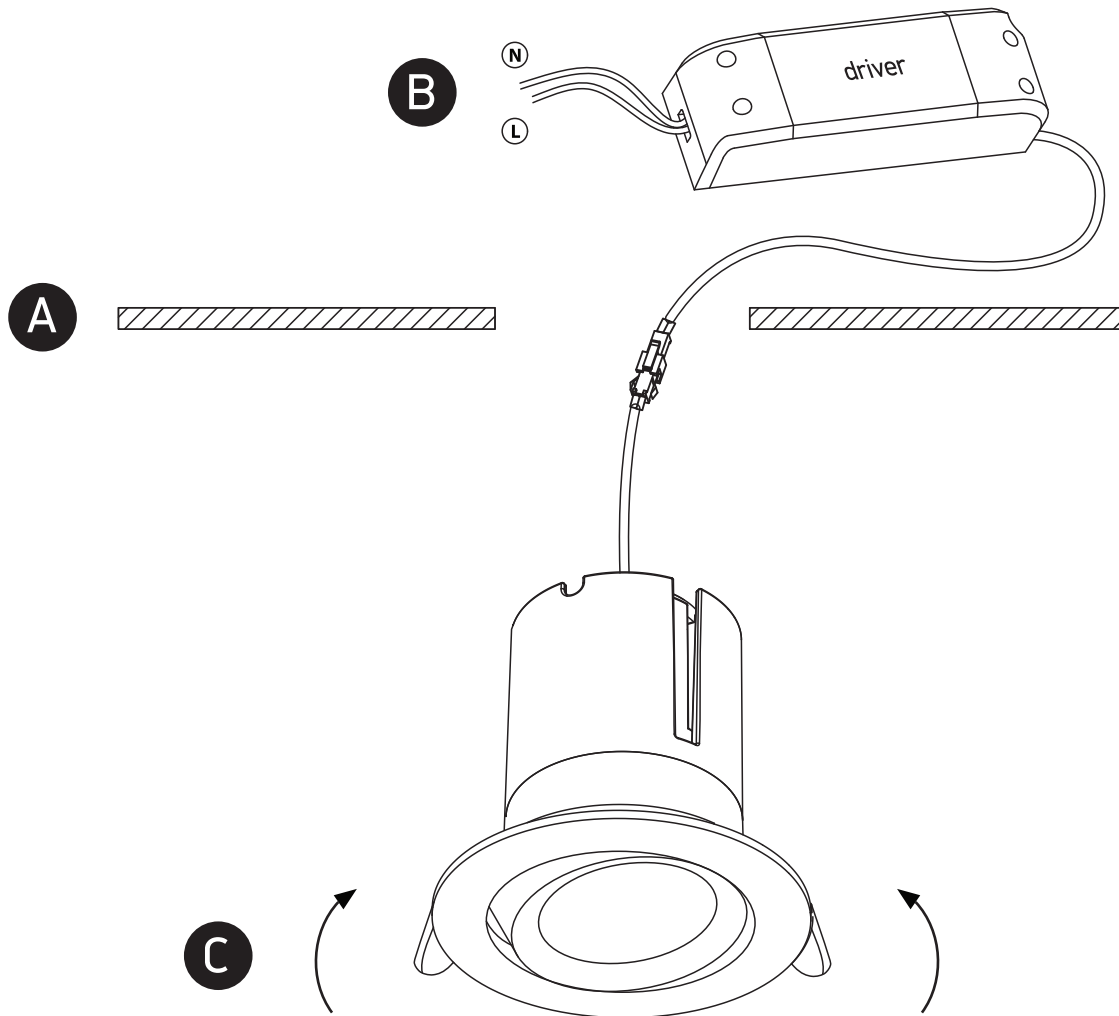

INSTALLATION MANUAL

11112

ecolight

700mA | COB LED | 12W | IP20 | Die cast | Adjustable

Requires 700mA driver.

one
LIGHT

Warnings:

1. Make sure that the product is installed properly before connecting to electricity.
2. Do not cover the fitting.
3. Maintenance and installation should only be carried out by a professional electrician.