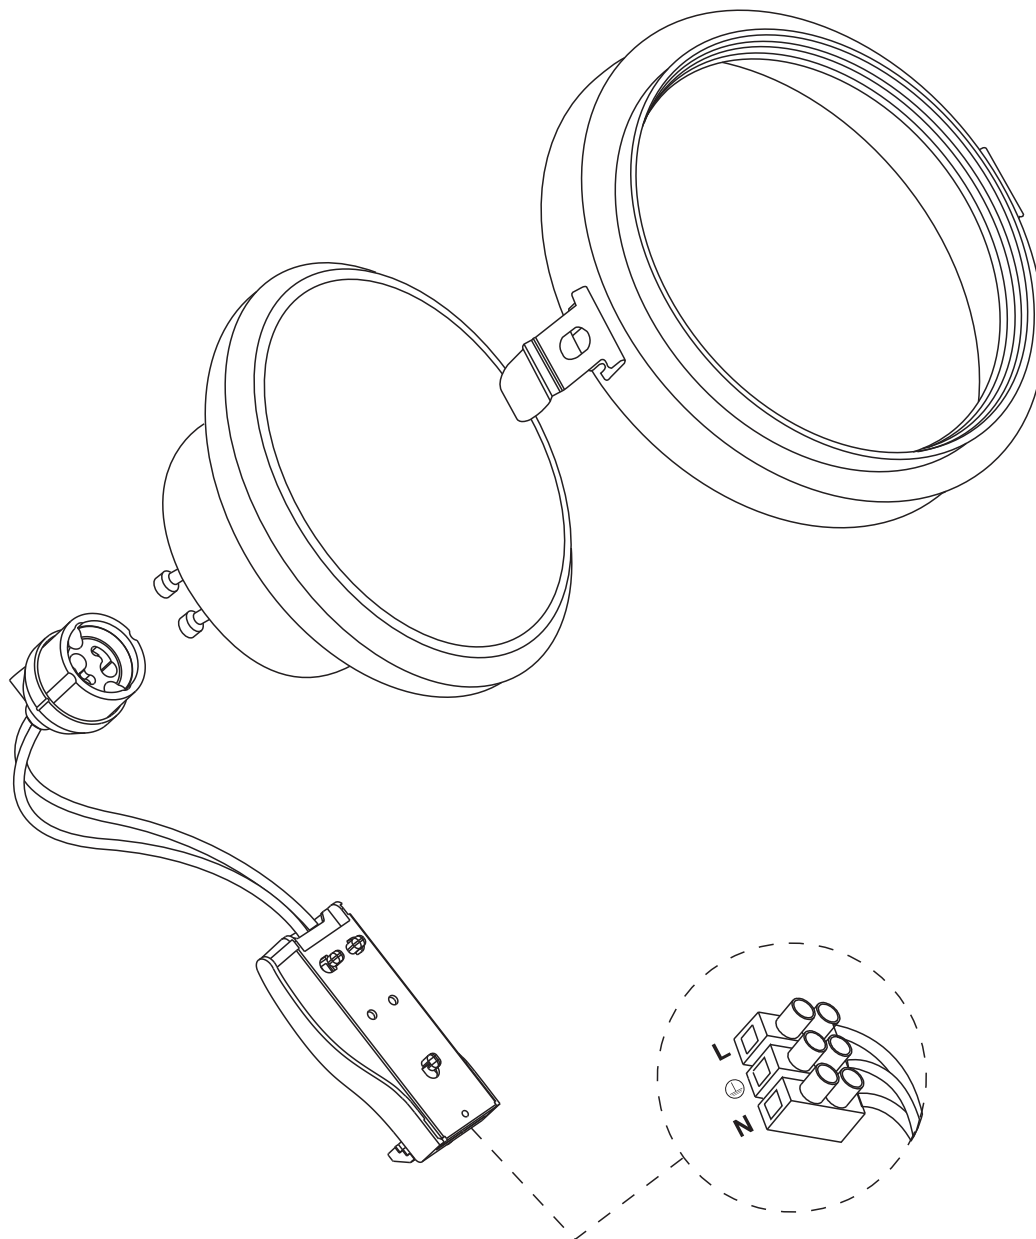

INSTALLATION MANUAL

11110TR

120mm

30mm

100-240V | R111 | GU10 | 75W | IP20 | Die cast | Adjustable

Requires base 51100TR / 51200TR.

Warnings:

1. Make sure that the product is installed properly before connecting to electricity.
2. Do not cover the fitting.
3. Maintenance and installation should only be carried out by a professional electrician.