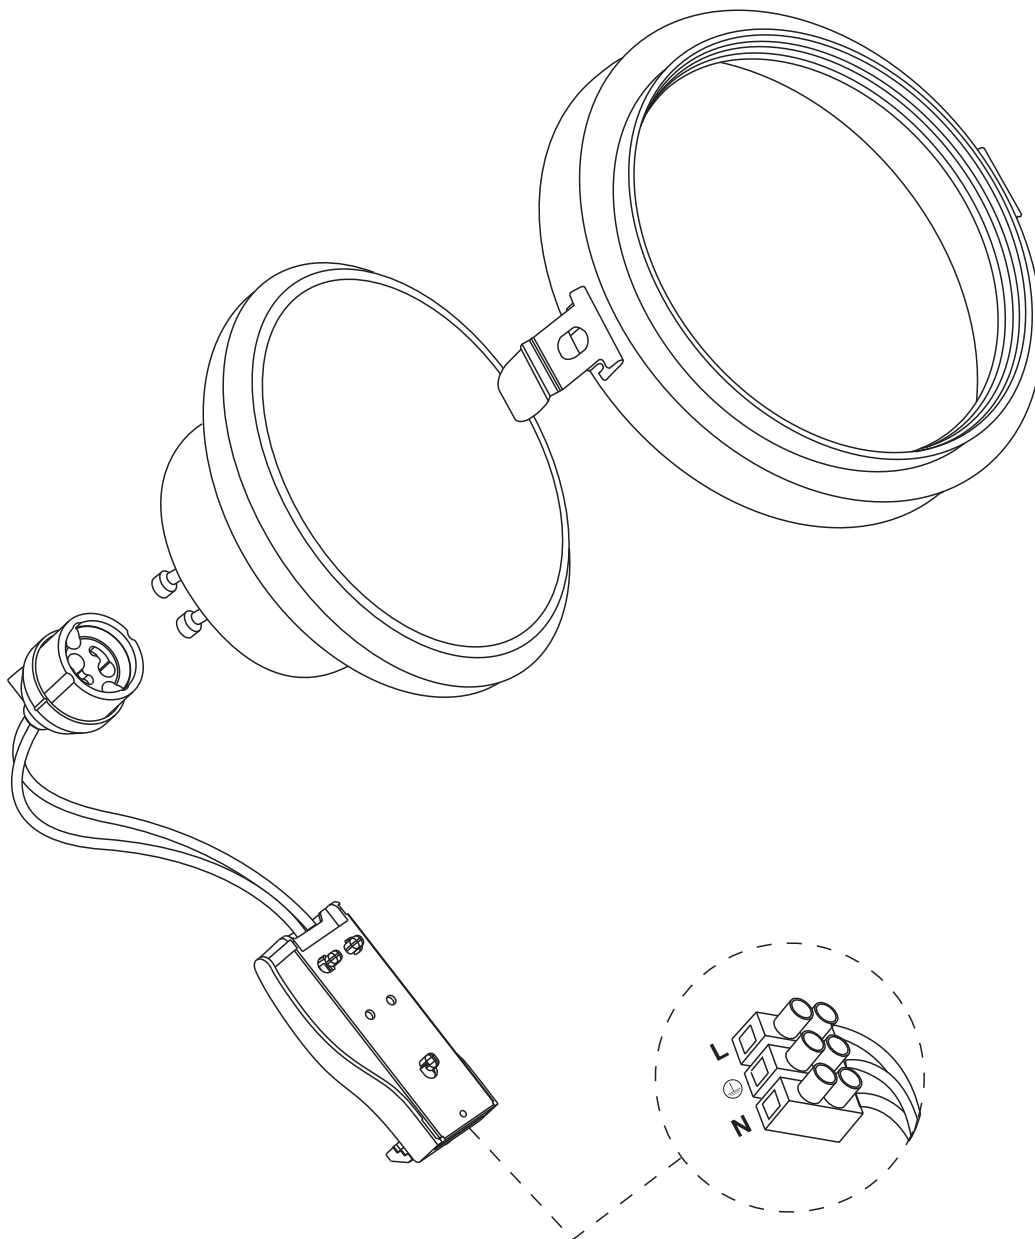

## 11110TR

ADJUSTABLE

120mm

30mm

100-240V | R111 | GU10 | 75W | IP20 | Die cast | Adjustable

Requires base 51100TR / 51200TR.