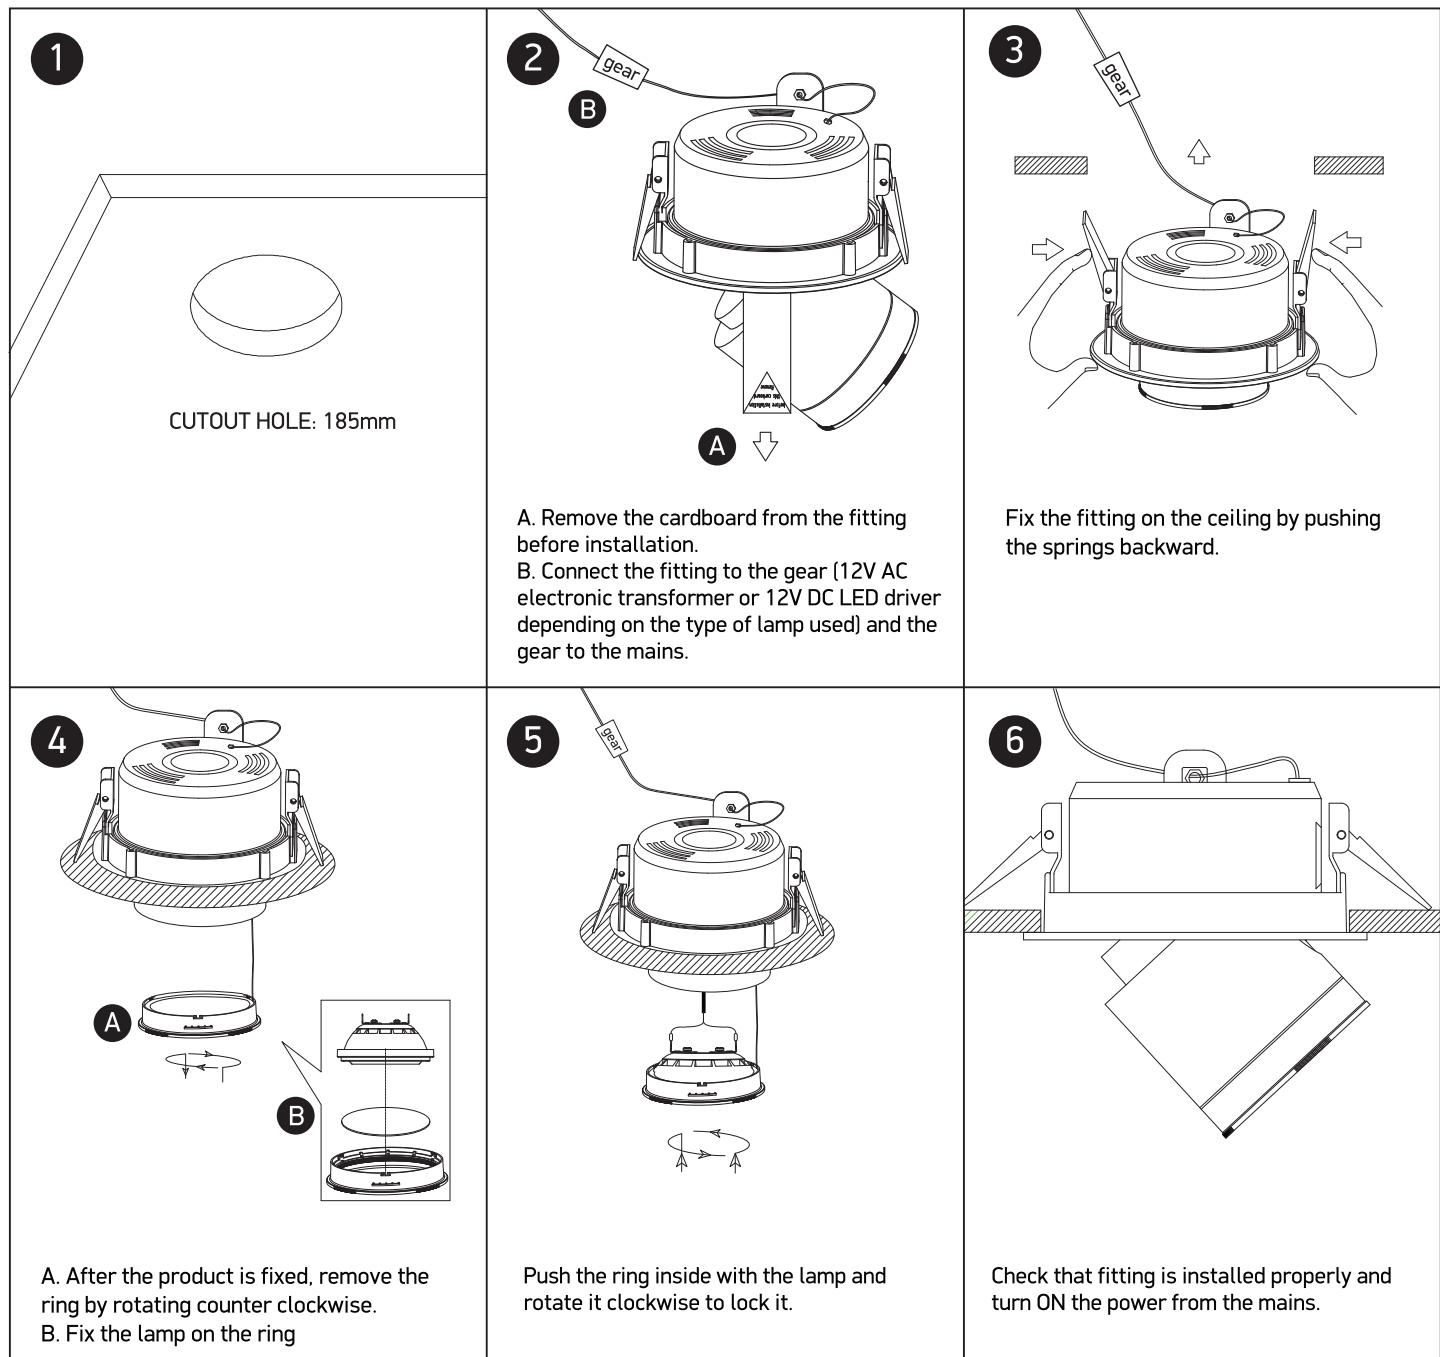

INSTALLATION MANUAL

11110H

185mm

195mm

110mm

15cm

160mm

12V | AR111 | G53 | 75W | IP20 | Die cast | Adjustable