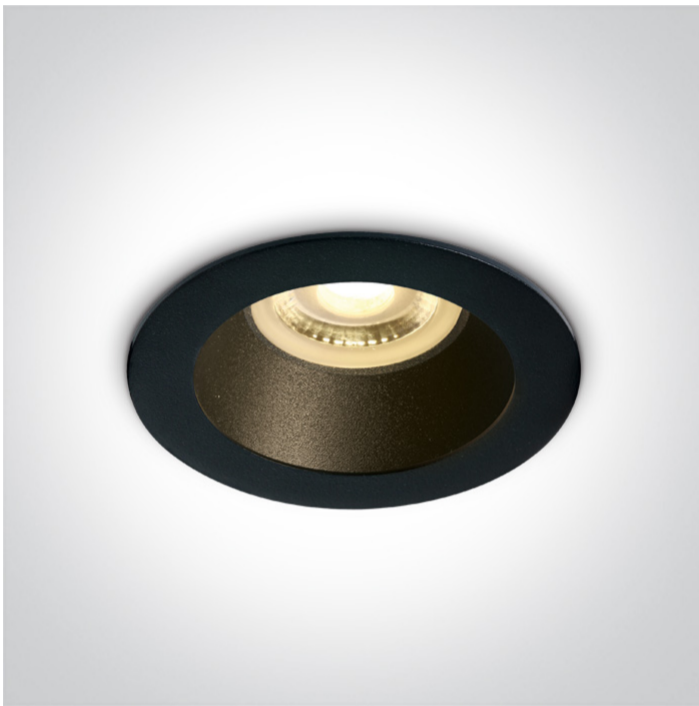

01 Recessed Spots Fixed>The Chill Out Range Round

10105M/B/B

Black Body Black Reflector Dark Light Recessed MR16 spot with GU10 lampholder.

Complies with standard EN60598-1 and any other specific standards.

Downloads

Dimensions

Physical Specification

Item Group	01 Recessed Spots Fixed
Family	The Chill Out Range Round
Order Code	10105M/B/B
Colour	Black
Material	Aluminium
Shape	Circular
Height	37mm
Diameter	79mm
Cutout Hole Diameter	70mm
Recessed Ceiling	Yes
Depth Required	120mm
Indoor	Yes

Adjustable

No

Pobrano z mamadecor.pl

Electrical Characteristics

Gear

No

Fitting + Driver

Input Voltage