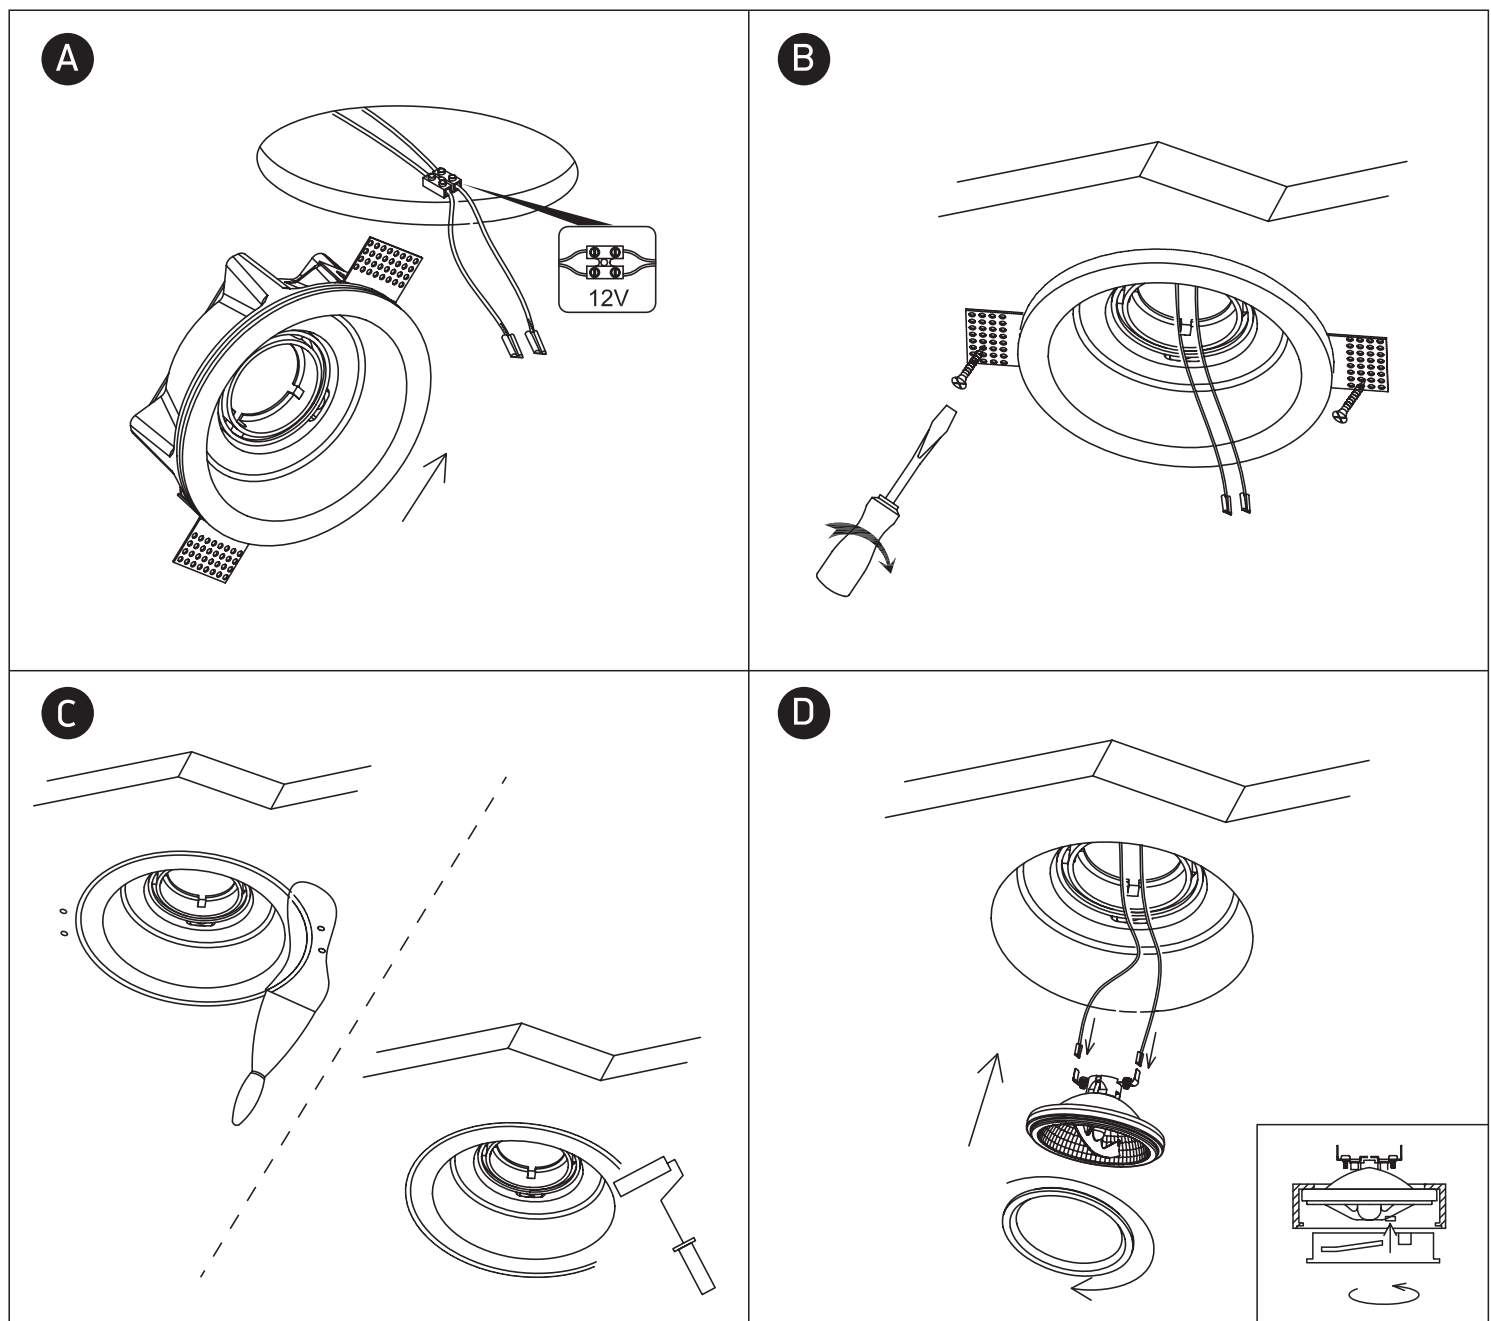

## 11110GT1

210mm

67mm

12V | R111 | G53 | 75W | IP20 | Gypsum | Adjustable

### Warnings:

1. Make sure that the product is installed properly before connecting to electricity.
2. Do not cover the fitting.
3. Maintenance and installation should only be carried out by a professional electrician.