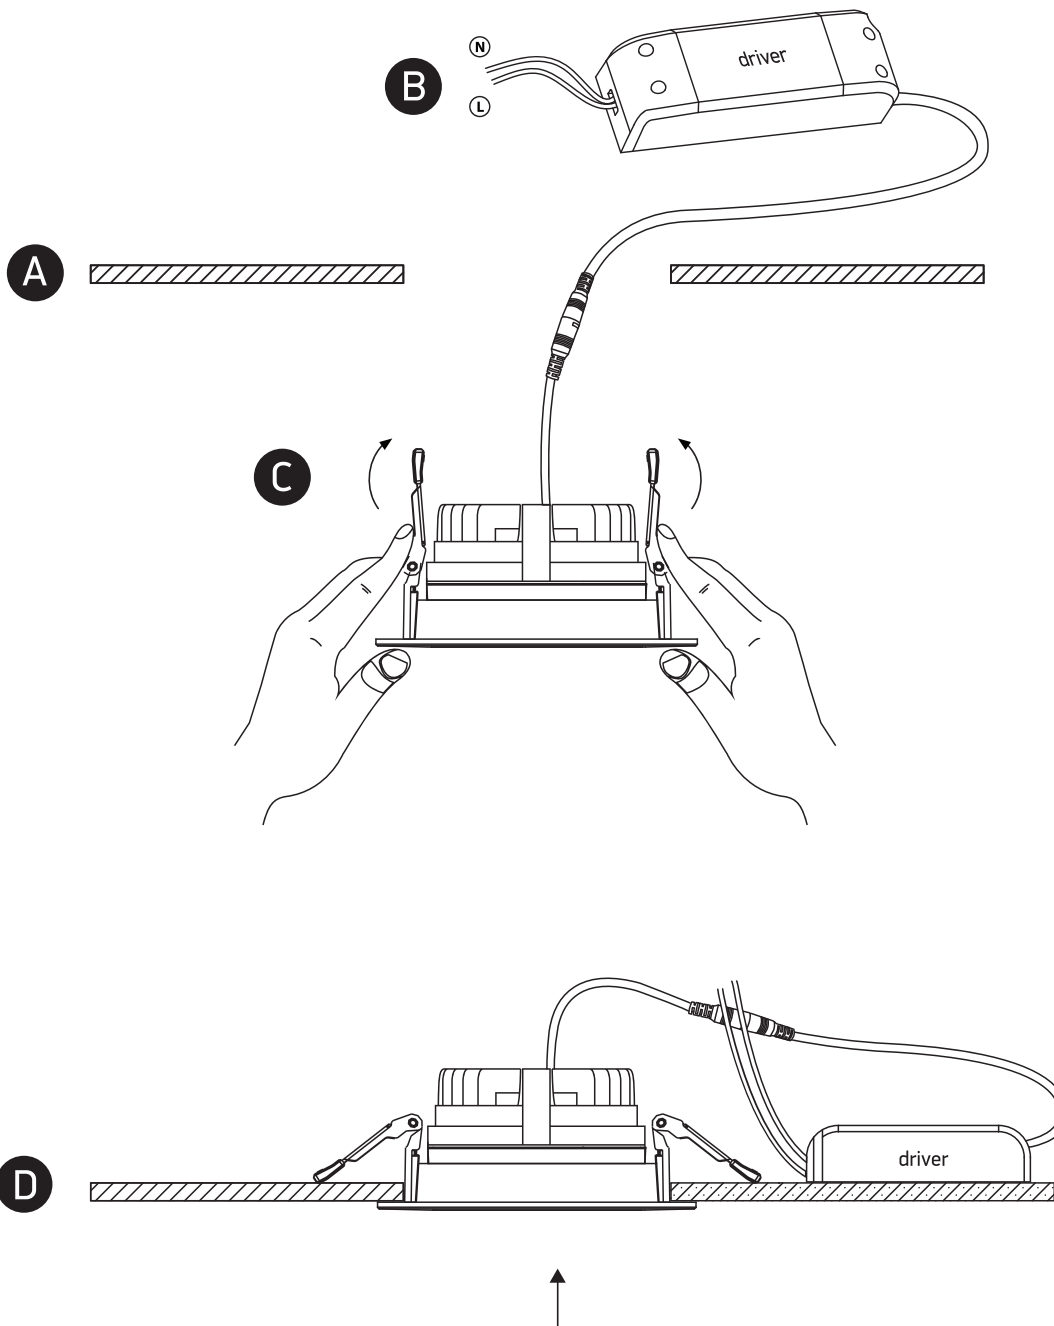

INSTALLATION MANUAL

11110E

ecolight

DARK LIGHT
ADJUSTABLE

95mm

230V | COB LED | 10W | IP20 | Die cast

Complete with 250mA driver.

80 CRI

50mm

one
LIGHT

Warnings:

1. Make sure that the product is installed properly before connecting to electricity.
2. Do not cover the fitting.
3. Maintenance and installation should only be carried out by a professional electrician.