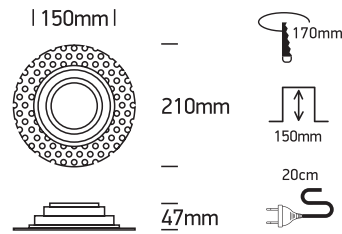

INSTALLATION MANUAL

11110ATR

100-240V | R111 | GU10 | 75W | IP20 | Trimless | Die cast | Adjustable

Warnings:

1. Make sure that the product is installed properly before connecting to electricity.
2. Do not cover the fitting.
3. Maintenance and installation should only be carried out by a professional electrician.