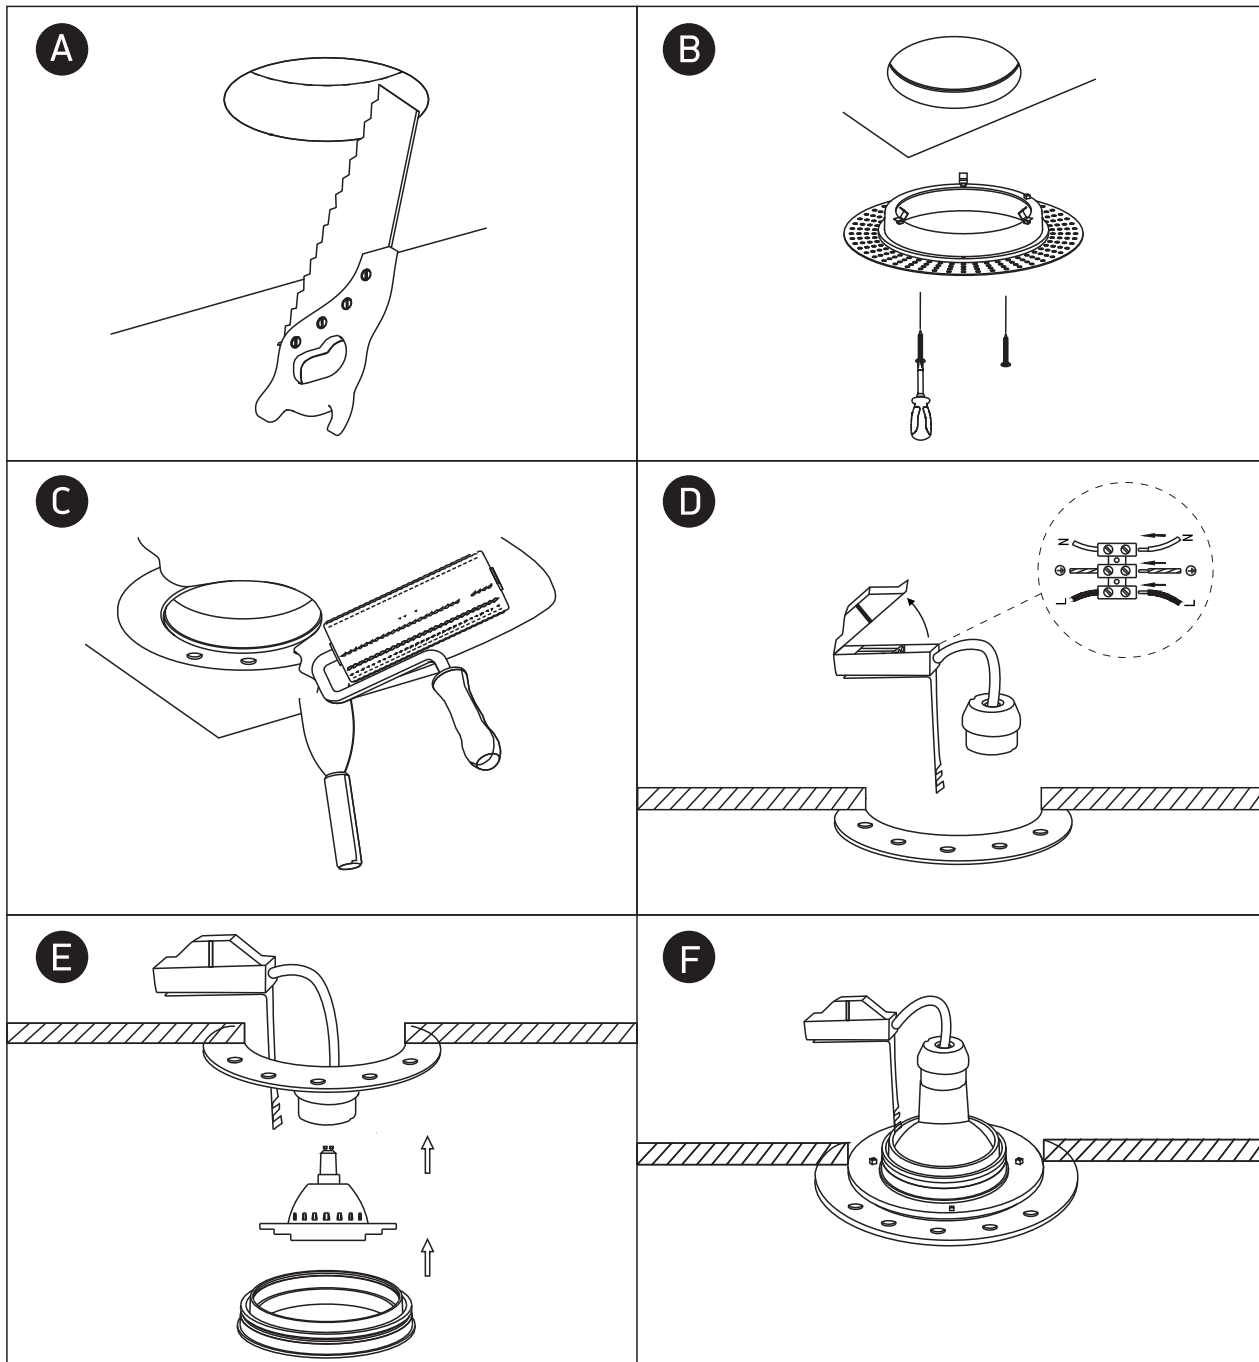

INSTALLATION MANUAL

11110ATR

100-240V | R111 | GU10 | 75W | IP20 | Trimless | Die cast | Adjustable

Warnings:

1. Make sure that the product is installed properly before connecting to electricity.
2. Do not cover the fitting.
3. Maintenance and installation should only be carried out by a professional electrician.