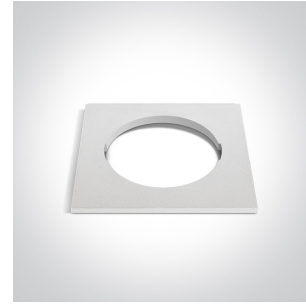

050182RA/W