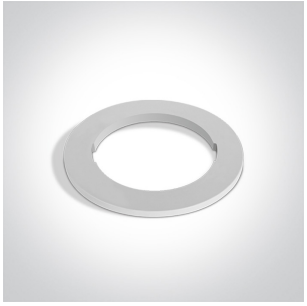

## 10105H/W

Dark Light Recessed MR16 spot with GU10 lampholder.

Complies with standard EN60598-1 and any other specific standards.

### Dimensions

### Gallery

050182/B

050182/BS

050182/W

050182R/B

050182R/BS

050182R/W

050182RA/B

## Physical Specification

Item Group	01 Recessed Spots Fixed
Family	The Mix & Match Range
Order Code	10105H/W
Colour	White
Material	Die Cast
Shape	Circular
Height	40mm
Diameter	71mm
Cutout Hole Diameter	64mm
Recessed Ceiling	Yes
Depth Required	100mm
Indoor	Yes
Adjustable	No