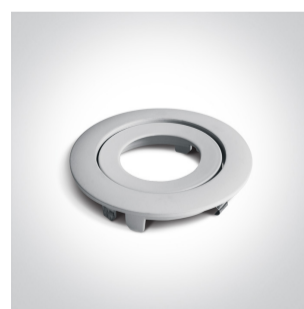

04 Recessed Spots Adjustable LED>The COB Fire Rated Range

11106PF/C

6W LED Fire Rated Recessed adjustable spot, IP20.

Requires 350mA driver.

Complies with standard EN60598-1 and any other specific standards.

Downloads

Dimensions

Dimensions are complete with the ring.

Gallery

Must be ordered separately

050044/B

050044/C

050044/MC

050044/W

89008

Physical Specification

Item Group	04 Recessed Spots Adjustable LED
Family	The COB Fire Rated Range
Order Code	11106PF/C
Colour	White
Material	Die Cast
Shape	Circular
Height	70mm
Diameter	89mm
Cutout Hole Diameter	75mm
Recessed Ceiling	Yes
Depth Required	90mm
Indoor	Yes
Adjustable	1 Direction