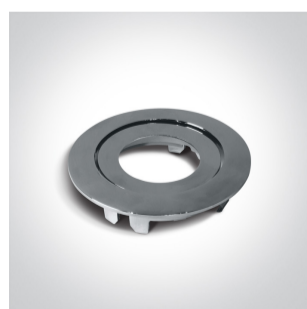

04 Recessed Spots Adjustable LED>The COB Fire Rated Range

11106PF/C

6W LED Fire Rated Recessed adjustable spot, IP20.

Requires 350mA driver.

Complies with standard EN60598-1 and any other specific standards.

Downloads

Dimensions

Dimensions are complete with the ring.

Gallery

Must be ordered separately

050044/B

050044/C

050044/MC

050044/W

89008

Physical Specification

Item Group	04 Recessed Spots Adjustable LED
Family	The COB Fire Rated Range
Order Code	11106PF/C
Colour	White
Material	Die Cast
Shape	Circular
Height	70mm
Diameter	89mm
Cutout Hole Diameter	75mm
Recessed Ceiling	Yes
Depth Required	90mm
Indoor	Yes
Adjustable	1 Direction