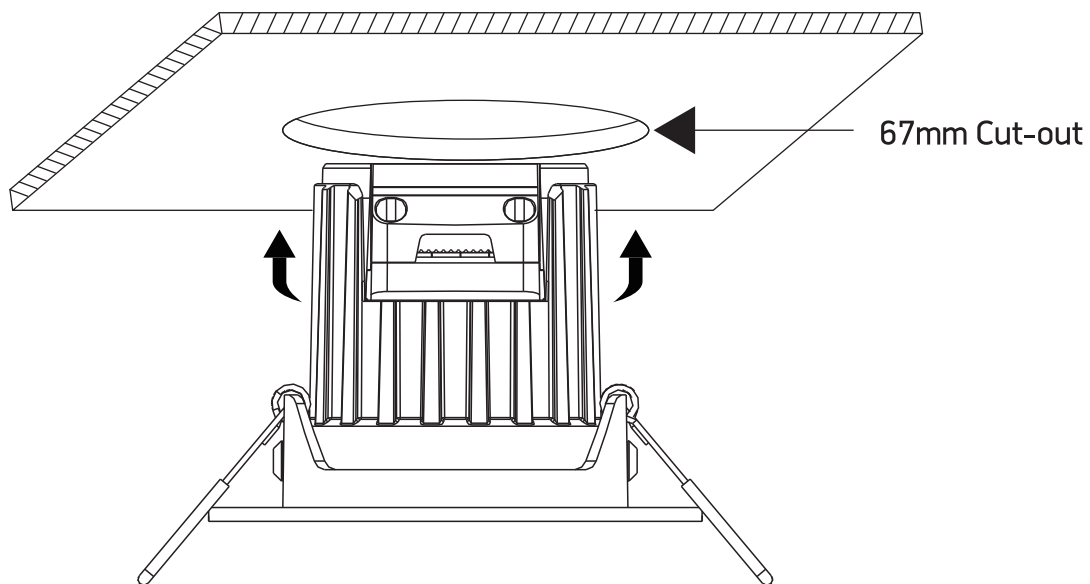

PRODUCT DESCRIPTION

LED ceiling light integrates compact housing design and outstanding optical performance. It has COB as light source, high power efficiency, up to 90% energy saving compared to traditional Halogen lamp. No UV and Cool Beam (no IR). Complies with CE and RoHS standard.