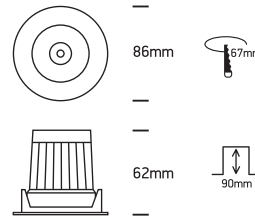

## 11109KD

**ecolight**

230V | 9,2W | IP20 | Aluminium | Adjustable

Complete with LED dimmable driver