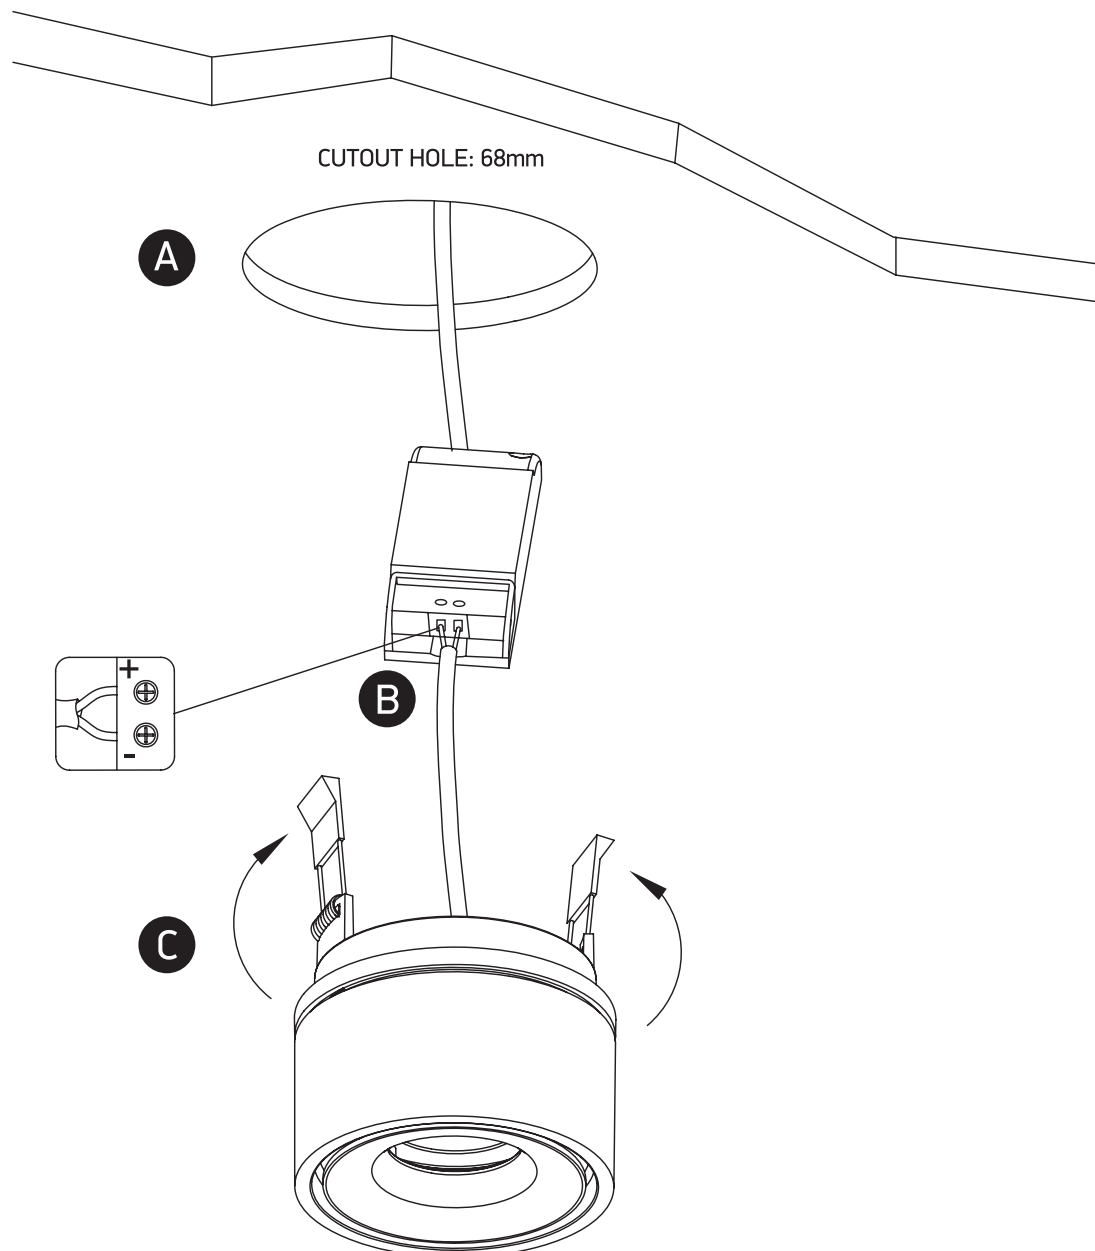

INSTALLATION MANUAL

11108LA

ecolight

ADJUSTABLE

80
CRI

78mm

40mm ∅

230V | COB LED | 8W | IP20 | Aluminium | Adjustable
Complete with 200mA driver.