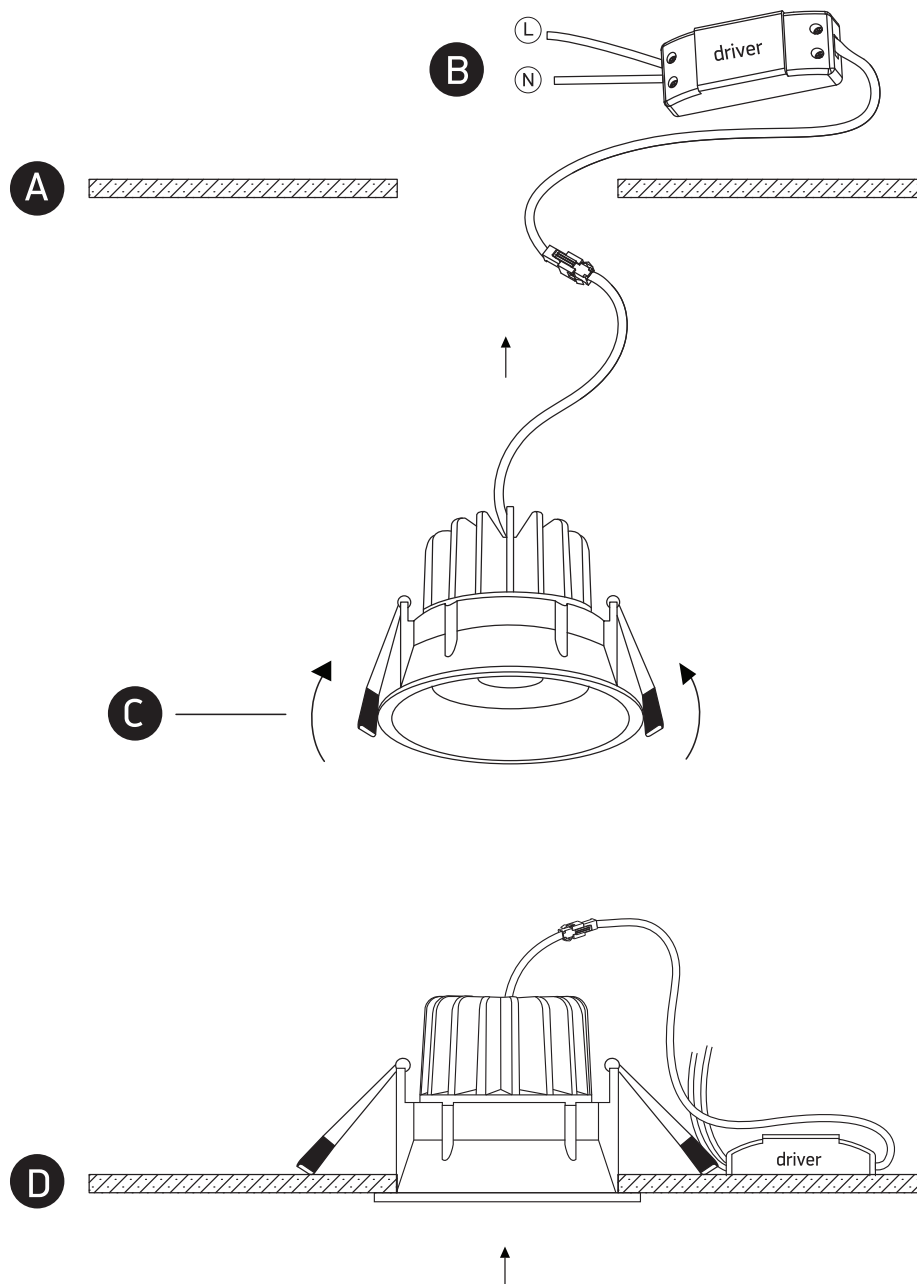

INSTALLATION MANUAL

11107WD

ecolight

DIMMABLE
DARK LIGHT

90 CRI

700mA | COB LED | 6,5W | IP54 | Die cast | Adjustable
Requires 700mA driver.

90mm

83mm

83mm

100mm

40cm

one
LIGHT

Warnings:

1. Make sure that the product is installed properly before connecting to electricity.
2. Do not cover the fitting.
3. Maintenance and installation should only be carried out by a professional electrician.