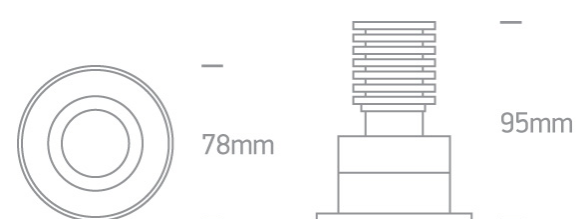

### Dimensions

### Physical Specification

|                      |                                  |
|----------------------|----------------------------------|
| Item Group           | 04 Recessed Spots Adjustable LED |
| Family               | The Super Narrow Beam            |
| Order Code           | 11106DB/W/W                      |
| Colour               | White                            |
| Material             | Die Cast                         |
| Shape                | Circular                         |
| Height               | 95mm                             |
| Diameter             | 78mm                             |
| Cutout Hole Diameter | 68mm                             |
| Recessed Ceiling     | Yes                              |
| Depth Required       | 110mm                            |
| Indoor               | Yes                              |