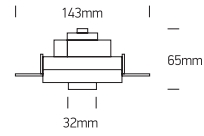

## 11107TTR

230V | COB LED | 7W | IP20 | Trimless | Aluminium  
Complete with 160mA driver.