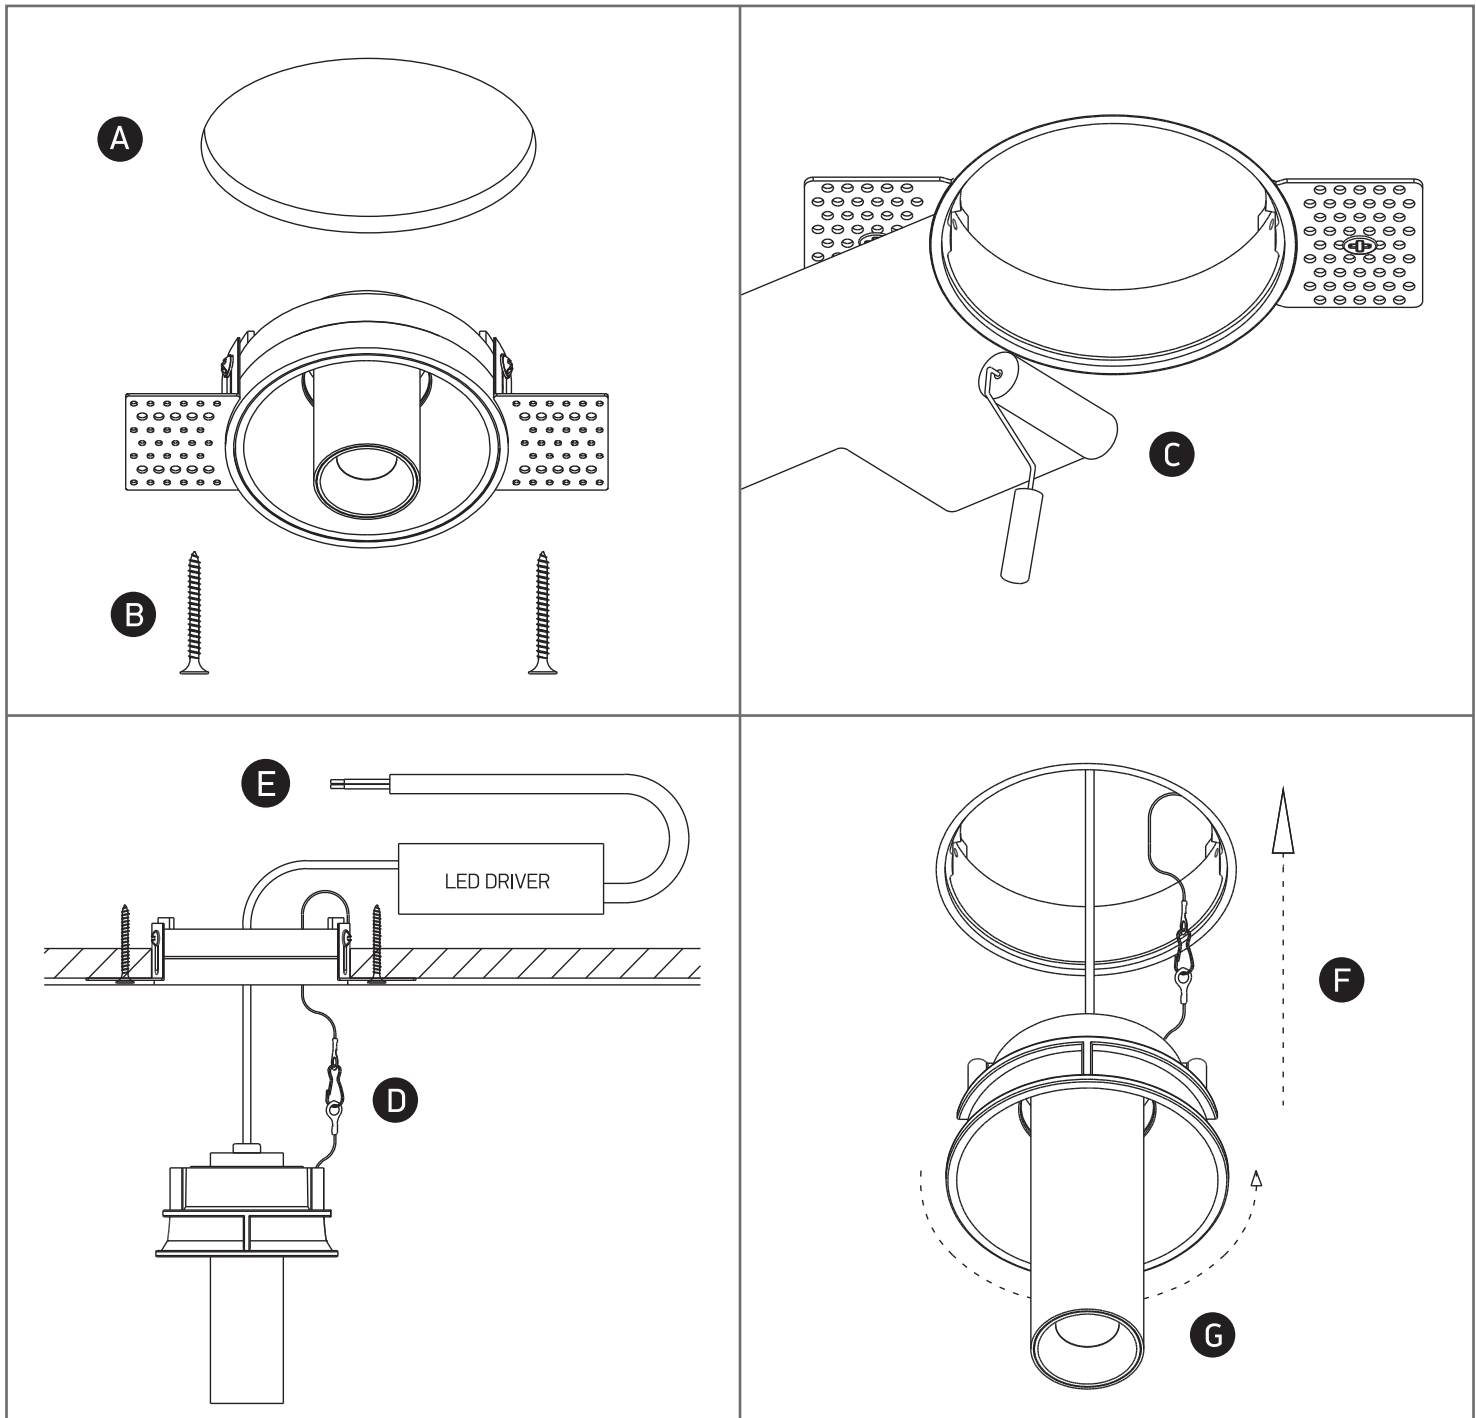

## 11107TTR

230V | COB LED | 7W | IP20 | Trimless | Aluminium  
Complete with 160mA driver.