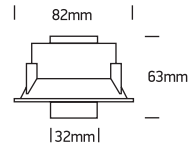

INSTALLATION MANUAL

11107T

LED
BUILT IN

**DARK
LIGHT**

**90
CRI**

one
LIGHT

230V | COB LED | 7W | IP20 | Aluminium
Complete with 160mA driver.

Warnings: