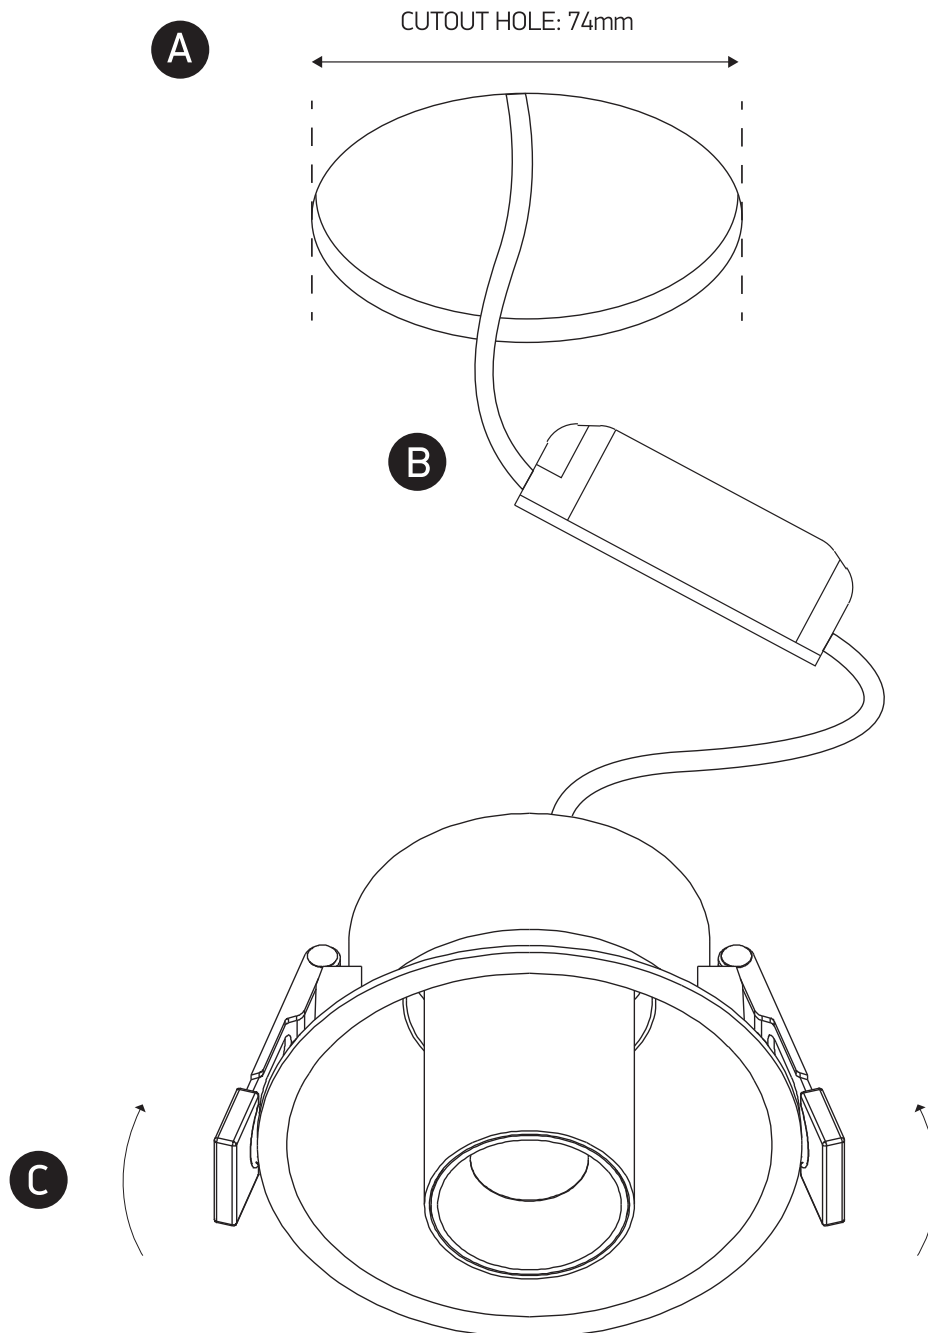

INSTALLATION MANUAL

11107T

LED
BUILT IN

**DARK
LIGHT**

**90
CRI**

one
LIGHT

230V | COB LED | 7W | IP20 | Aluminium
Complete with 160mA driver.

Warnings: