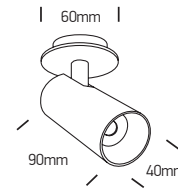

INSTALLATION MANUAL

11107RA

700mA | COB LED | 6,5W | IP20 | Aluminium | Adjustable
Requires 700mA driver.

Warnings:

1. Make sure that the product is installed properly before connecting to electricity.
2. Do not cover the fitting.
3. Maintenance and installation should only be carried out by a professional electrician.