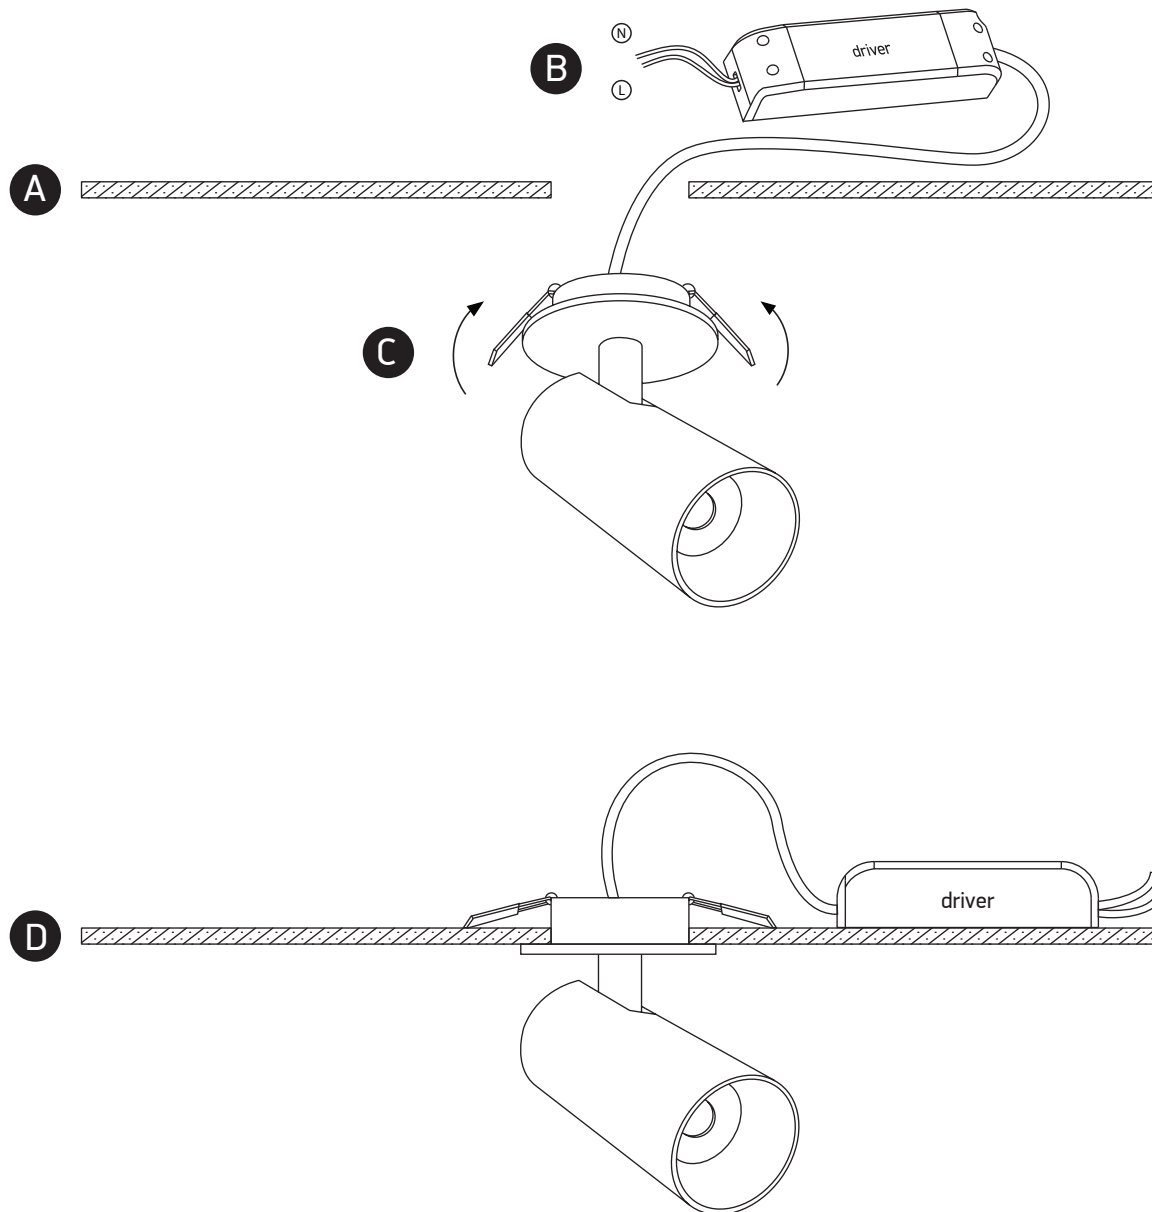

INSTALLATION MANUAL

11107RA

700mA | COB LED | 6,5W | IP20 | Aluminium | Adjustable
Requires 700mA driver.

Warnings:

1. Make sure that the product is installed properly before connecting to electricity.
2. Do not cover the fitting.
3. Maintenance and installation should only be carried out by a professional electrician.