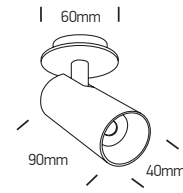

INSTALLATION MANUAL

11107RA

700mA | COB LED | 6,5W | IP20 | Aluminium | Adjustable
Requires 700mA driver.

Warnings:

1. Make sure that the product is installed properly before connecting to electricity.
2. Do not cover the fitting.
3. Maintenance and installation should only be carried out by a professional electrician.