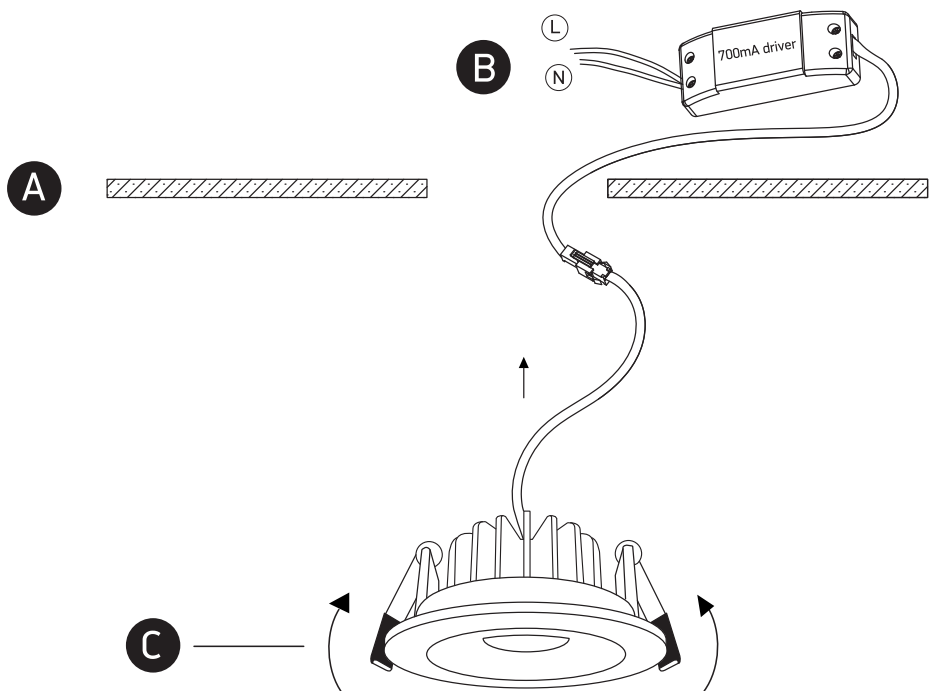

INSTALLATION MANUAL

11107P

ecolight

90
CRI

700mA | COB LED | 6,5W | IP54 | Die cast | Adjustable
Requires 700mA driver.

one
LIGHT

Warnings:

1. Make sure that the product is installed properly before connecting to electricity.
2. Do not cover the fitting.
3. Maintenance and installation should only be carried out by a professional electrician.