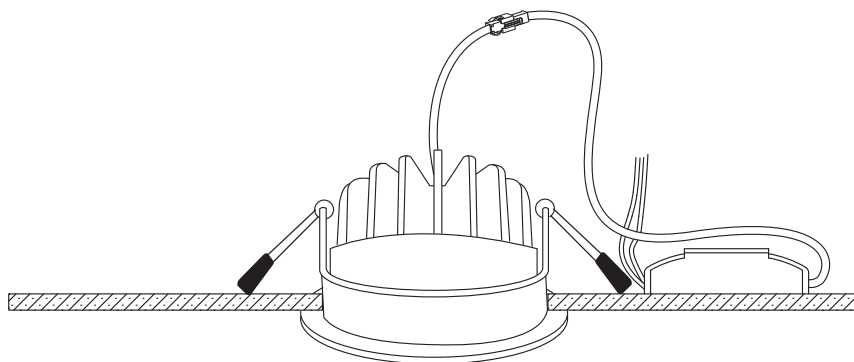

INSTALLATION MANUAL

11107P

ecolight

90
CRI

700mA | COB LED | 6,5W | IP54 | Die cast | Adjustable
Requires 700mA driver.

one
LIGHT

Warnings:

1. Make sure that the product is installed properly before connecting to electricity.
2. Do not cover the fitting.
3. Maintenance and installation should only be carried out by a professional electrician.