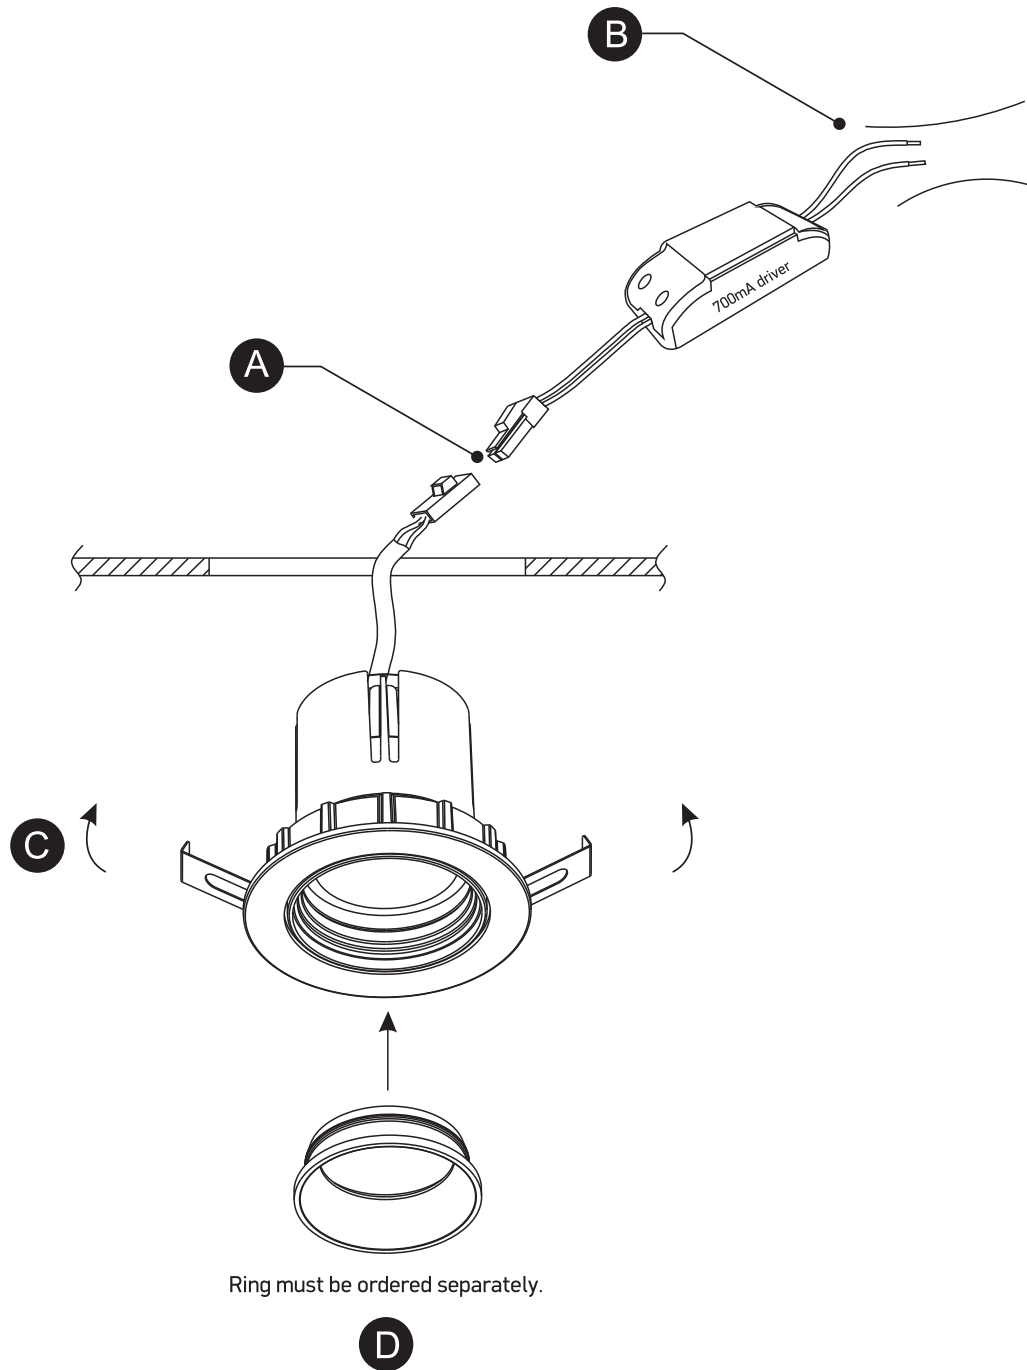

# INSTALLATION MANUAL

11107K

**ecolight**

85mm

700mA | 7W | IP20 | Aluminium | Adjustable  
Requires 700mA driver / Ring must be ordered separately.

80  
CRI

73mm

**one**  
LIGHT

## Warnings:

1. Make sure that the product is installed properly before connecting to electricity.
2. Do not cover the fitting.
3. Maintenance and installation should only be carried out by a professional electrician.