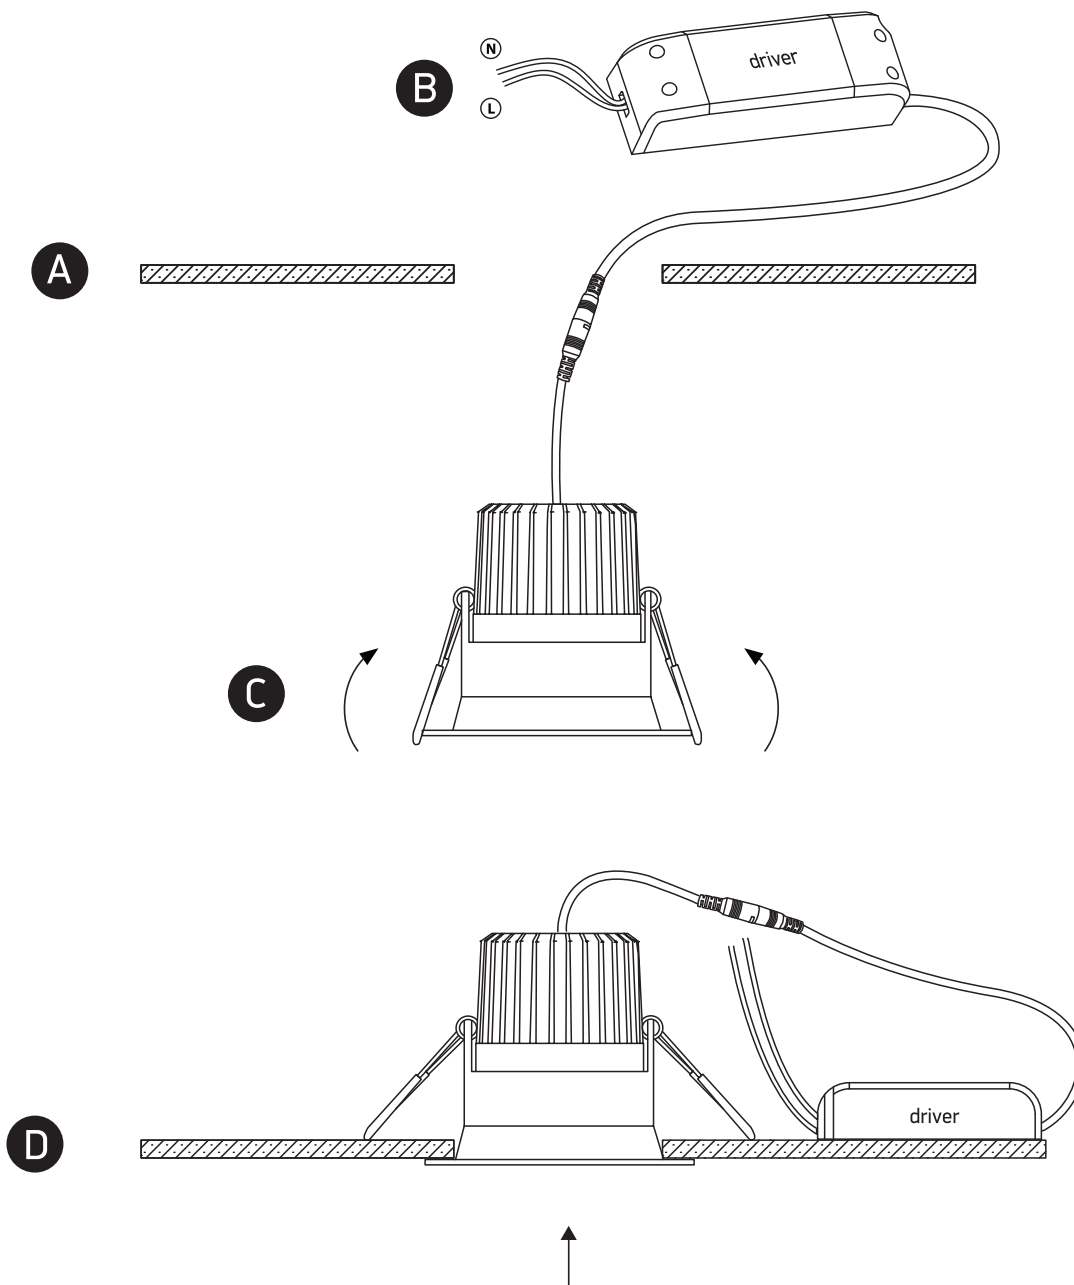

## 11107FD

**ecolight**

DARK  
LIGHT

ADJUSTABLE

80  
CRI

230V | COB LED | 7W | IP20 | Die cast | Adjustable  
Complete with 300mA driver.

**one**  
LIGHT

### Warnings:

1. Make sure that the product is installed properly before connecting to electricity.
2. Do not cover the fitting.
3. Maintenance and installation should only be carried out by a professional electrician.