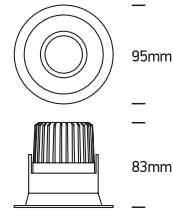

## 11107FD

**ecolight**

DARK  
LIGHT

ADJUSTABLE

80  
CRI

230V | COB LED | 7W | IP20 | Die cast | Adjustable  
Complete with 300mA driver.

**one**  
LIGHT