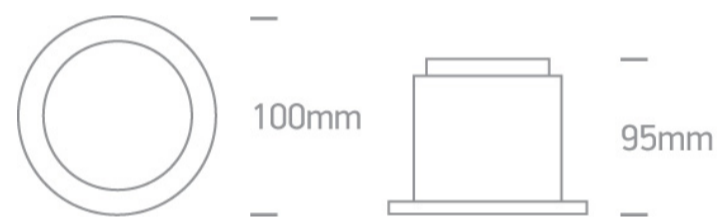

Dimensions

Gallery

Physical Specification

Item Group

06 Downlights Fixed LED

Family

Dark Light Downlights Aluminium

Order Code

10105E/AL/C

Colour

Aluminium

Material

Natural Aluminium

Shape

Circular

Height

95mm

Diameter	100mm
Cutout Hole Diameter	85mm
Recessed Ceiling	Yes
Depth Required	110mm
Indoor	Yes
Adjustable	No

Electrical Characteristics

Fitting

Input Type	Constant Current
Input Current	500mA
Safety Class	
Power(Watts)	5W
IP Rating	IP40
Light Source	LED built in
LED Type	COB
LED Brand	Cree
Cable Length	40cm
F Mark	

Illumination Data

Colour Temperature	4000K
Lumen Output	375lm
Light Efficiency	75lm/W
CRI	80
Illumination Diagram	
Dark Light	Yes

Packing Info

Box Length	11cm
Box Width	11cm
Box Height	11cm
Box Weight	0,45kg
Pcs/Carton	20
Barcode	5291889032878
HS Code	9405409900