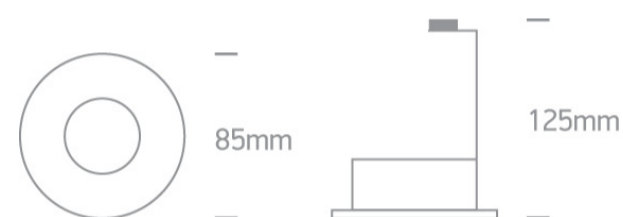

01 Recessed Spots Fixed>The Semi Trimless Dark Light Range

10105DG/W

Semi trimless dark Light Recessed MR16 spot with GU10 lampholder.

Complies with standard EN60598-1 and any other specific standards.

Downloads

Dimensions

Physical Specification

Item Group	01 Recessed Spots Fixed
Family	The Semi Trimless Dark Light Range
Order Code	10105DG/W
Colour	White
Material	Aluminium
Shape	Circular
Height	125mm
Diameter	85mm
Cutout Hole Diameter	76mm
Recessed Ceiling	Yes
Depth Required	155mm
Indoor	Yes