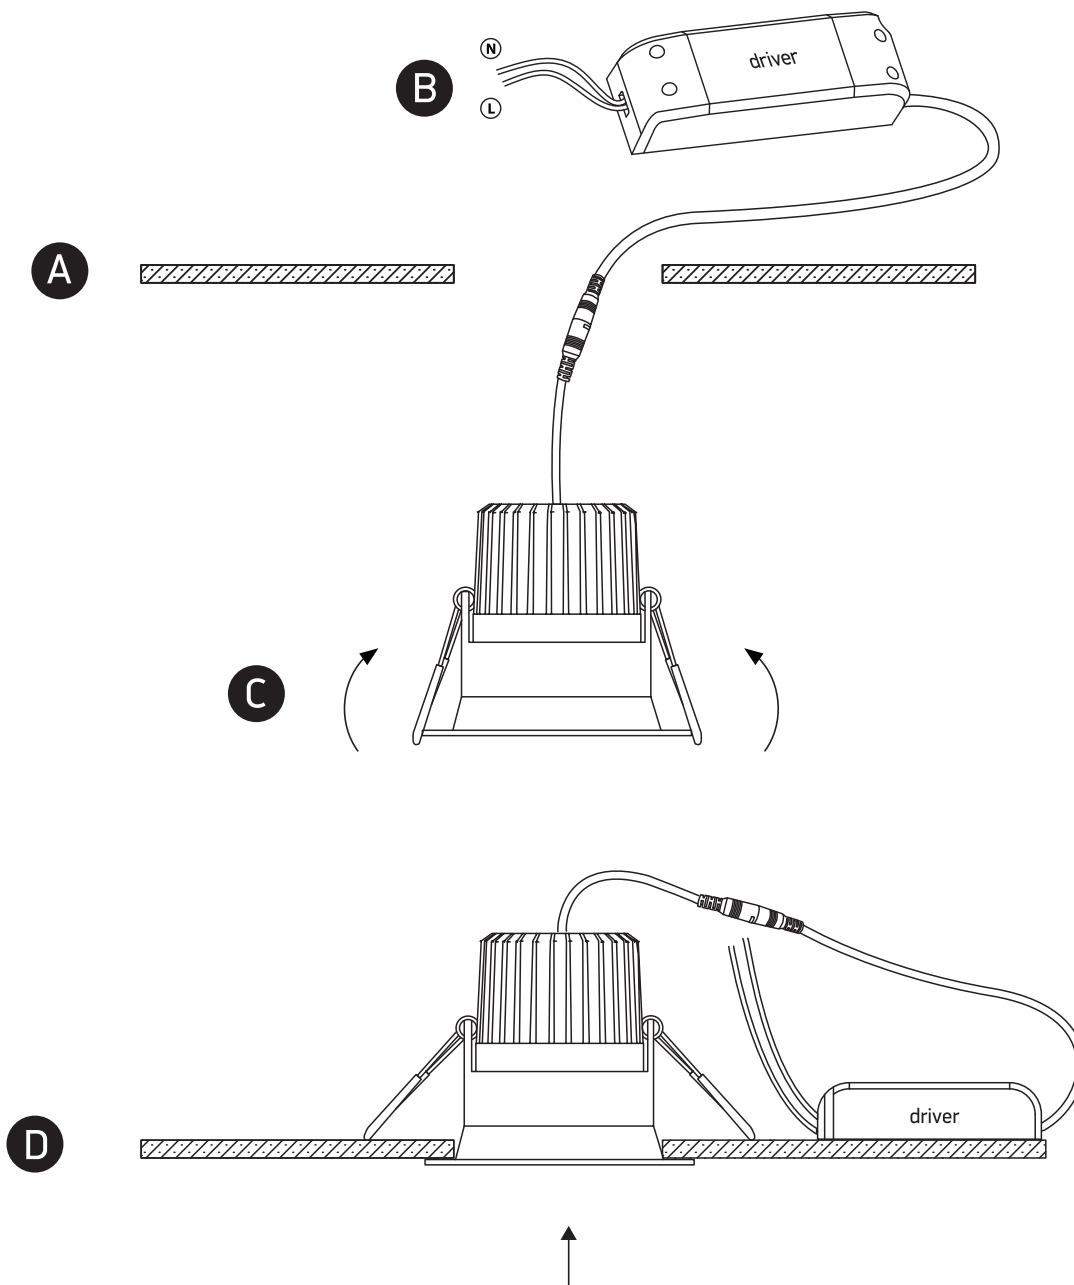

INSTALLATION MANUAL

11107FD

ecolight

DARK
LIGHT

ADJUSTABLE

80
CRI

230V | COB LED | 7W | IP20 | Die cast | Adjustable
Complete with 300mA driver.

one
LIGHT

Warnings:

1. Make sure that the product is installed properly before connecting to electricity.
2. Do not cover the fitting.
3. Maintenance and installation should only be carried out by a professional electrician.