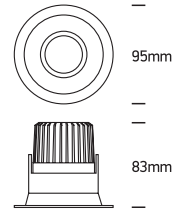

INSTALLATION MANUAL

11107FD

ecolight

DARK
LIGHT

ADJUSTABLE

80
CRI

230V | COB LED | 7W | IP20 | Die cast | Adjustable
Complete with 300mA driver.

one
LIGHT