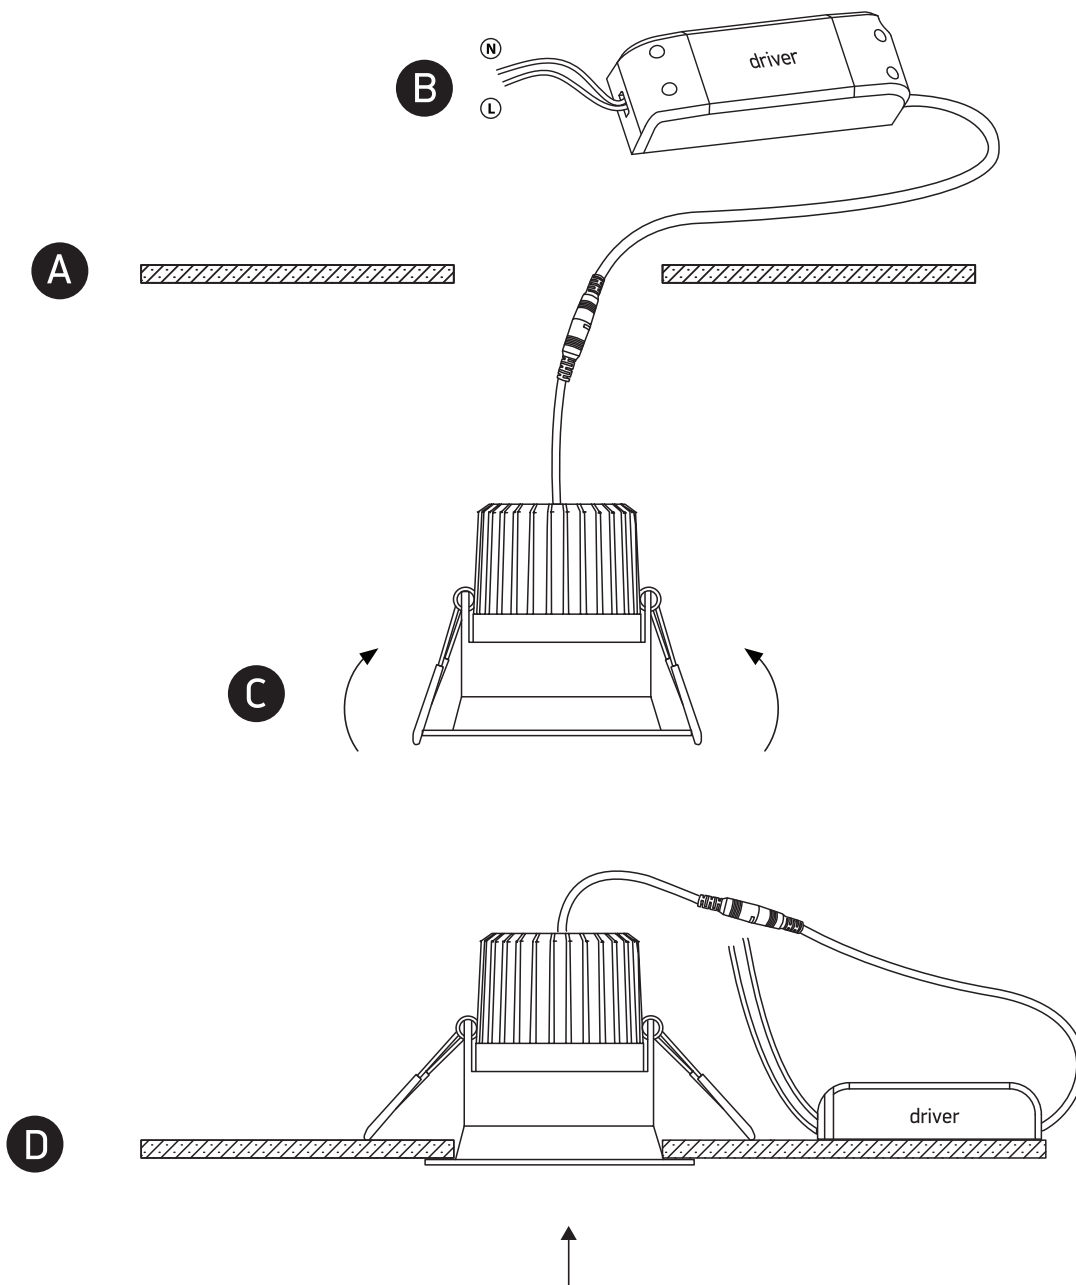

INSTALLATION MANUAL

11107FD

ecolight

DARK
LIGHT

ADJUSTABLE

80
CRI

95mm

83mm

230V | COB LED | 7W | IP20 | Die cast | Adjustable
Complete with 300mA driver.

one
LIGHT

Warnings:

1. Make sure that the product is installed properly before connecting to electricity.
2. Do not cover the fitting.
3. Maintenance and installation should only be carried out by a professional electrician.