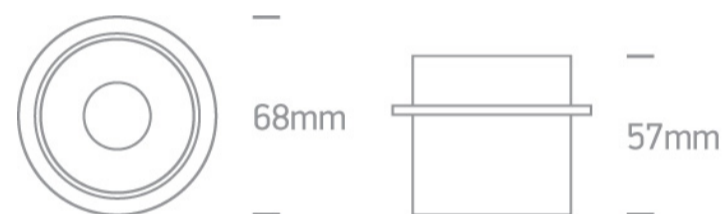

## 10105D9/W/B

Dark Light Recessed MR16 spot with GU10 lampholder.

Complies with standard EN60598-1 and any other specific standards.

## Dimensions

## Physical Specification

Item Group	01 Recessed Spots Fixed
Family	Recessed Cylinders Aluminium
Order Code	10105D9/W/B
Colour	White-Black
Material	Aluminium
Shape	Circular
Height	57mm
Diameter	68mm
Cutout Hole Diameter	62mm
Recessed Ceiling	Yes
Depth Required	100mm
Indoor	Yes