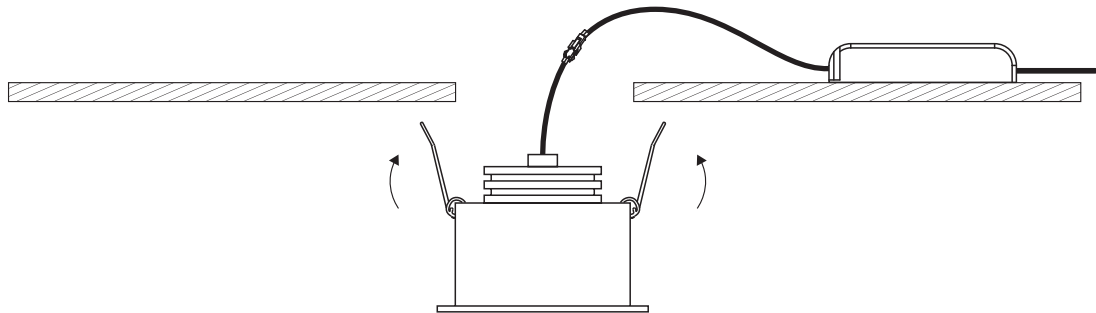

INSTALLATION MANUAL

11107DA

ecolight

DARK LIGHT

80mm

230V | 7W | IP20 | Aluminium | Adjustable

Complete with driver.

80 CRI

60mm

one
LIGHT

A

CUTOUT HOLE: 70mm

B

C

Warnings:

1. Make sure that the product is installed properly before connecting to electricity.
2. Do not cover the fitting.
3. Maintenance and installation should only be carried out by a professional electrician.