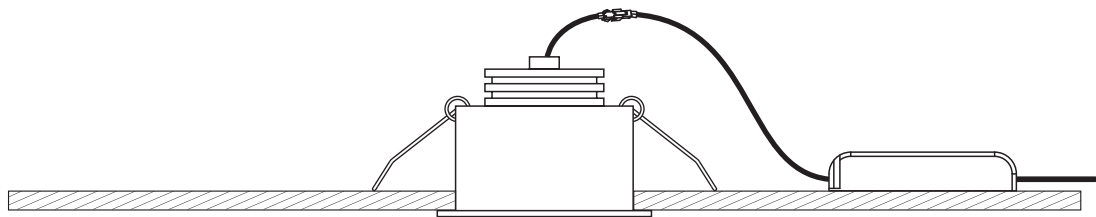

60mm

one
LIGHT

A

CUTOUT HOLE: 70mm

B

C

Warnings:

1. Make sure that the product is installed properly before connecting to electricity.
2. Do not cover the fitting.
3. Maintenance and installation should only be carried out by a professional electrician.