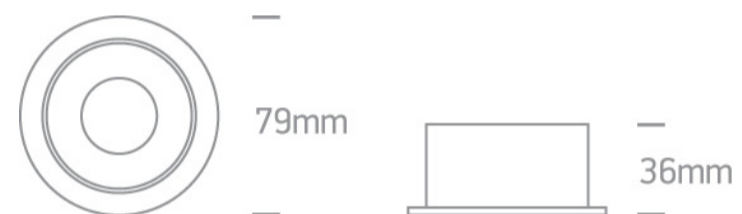

03 Recessed Spots Adjustable>The Chill Out Range

11105M/W/BS

White Body Brass Reflector Adjustable Dark Light Recessed MR16 spot with GU10 lampholder.

Complies with standard EN60598-1 and any other specific standards.

Downloads

Dimensions

Gallery

Physical Specification

Item Group

03 Recessed Spots Adjustable

Family

The Chill Out Range

Order Code

11105M/W/BS

Colour

White-Brass

Material

Aluminium

Shape

Circular

Height

36mm

Diameter	79mm
Cutout Hole Diameter	70mm
Recessed Ceiling	Yes
Depth Required	120mm
Indoor	Yes
Adjustable	1 Direction

Electrical Characteristics

Gear	No
------	----

Fitting + Driver

Input Voltage	100-240V
50 Hz	Yes
60 Hz	Yes
Safety Class	
Power(Watts)	10W
IP Rating	IP20
Light Source	Replaceable lamp
Lamp Holder	GU10
Dimmable	N/A
Cable Length	15cm
F Mark	