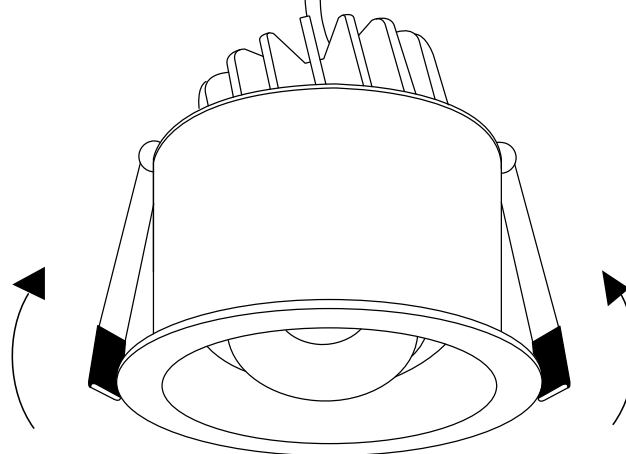

# INSTALLATION MANUAL

11107D

**ecolight**

90  
CRI

700mA | 7W | IP54 | Die cast | Adjustable

Requires 700mA driver.

100mm

62mm

92mm

90mm

40cm

**A**

**B**

**C**