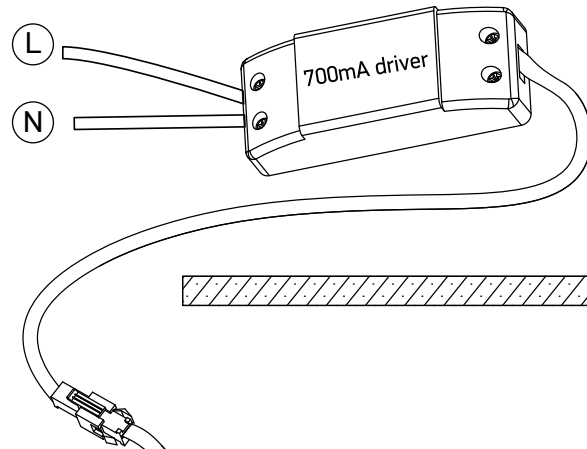

# INSTALLATION MANUAL

11107D

**ecolight**

90  
CRI

700mA | 7W | IP54 | Die cast | Adjustable

Requires 700mA driver.

100mm

62mm

92mm

90mm

40cm

**A**

**B**

**C**