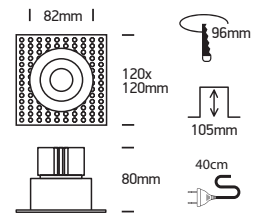

INSTALLATION MANUAL

11107BT

ecolight

90
CRI

700mA | COB LED | 6,5W | IP54 | Trimless | Die cast | Adjustable
Requires 700mA driver.

one
LIGHT

Warnings:

1. Make sure that the product is installed properly before connecting to electricity.
2. Do not cover the fitting.
3. Maintenance and installation should only be carried out by a professional electrician.