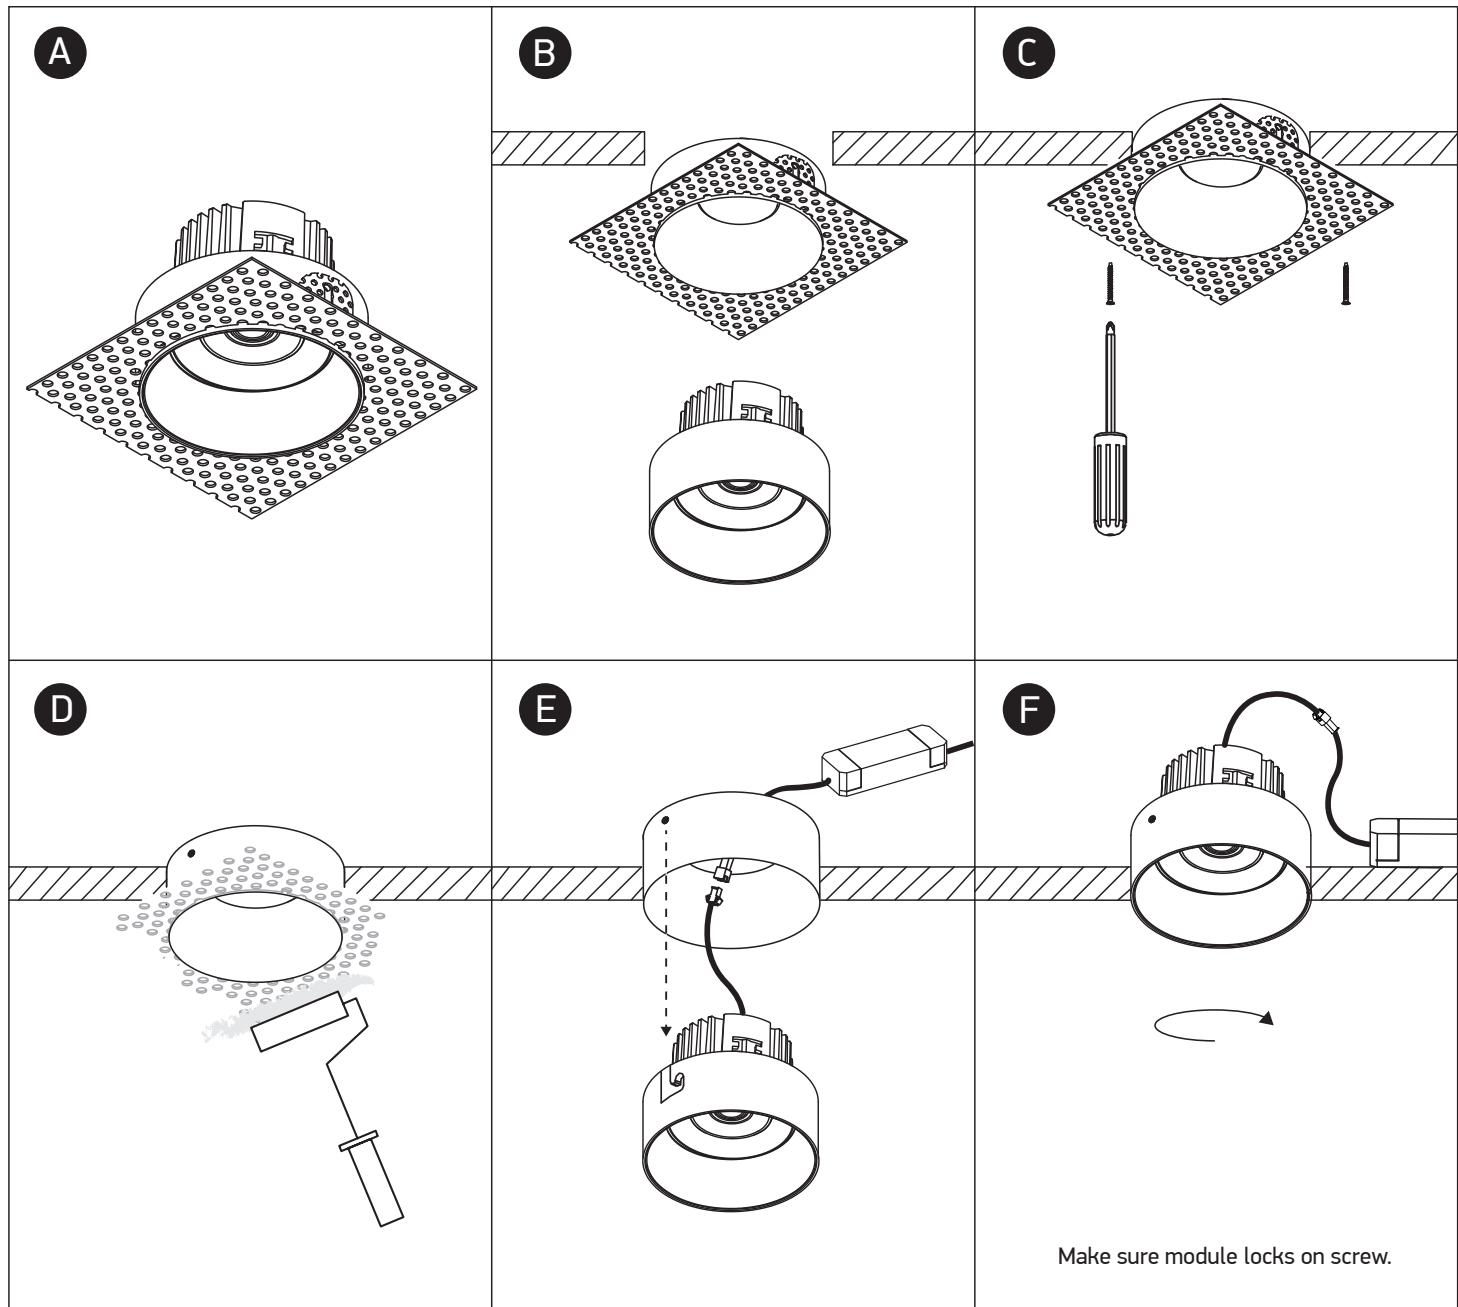

INSTALLATION MANUAL

11107BT

ecolight

90
CRI

700mA | COB LED | 6,5W | IP54 | Trimless | Die cast | Adjustable
Requires 700mA driver.

one
LIGHT

Warnings:

1. Make sure that the product is installed properly before connecting to electricity.
2. Do not cover the fitting.
3. Maintenance and installation should only be carried out by a professional electrician.