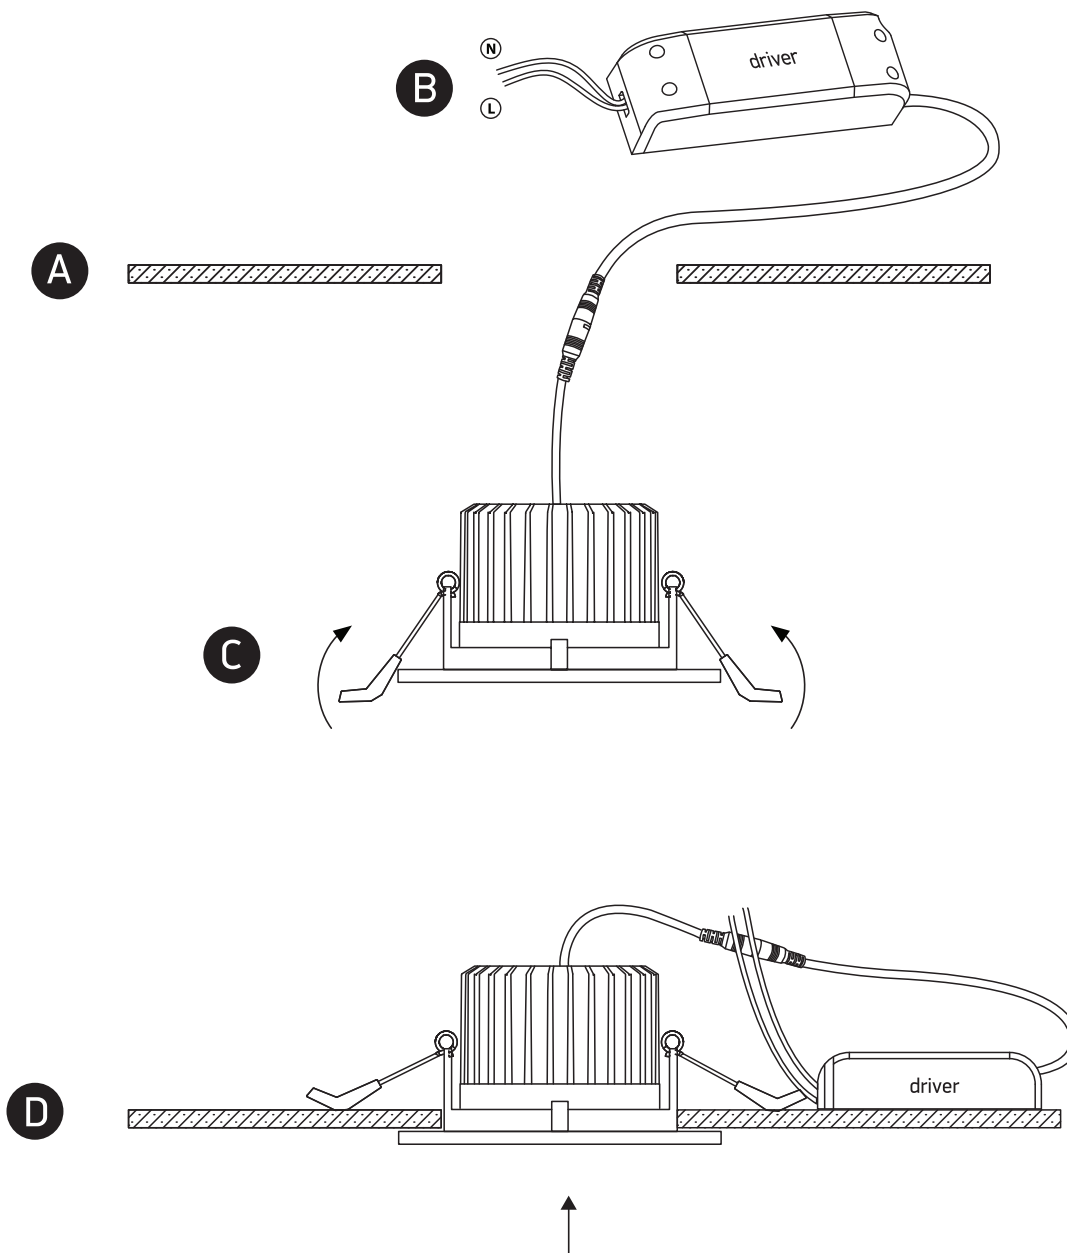

INSTALLATION MANUAL

11107B

ecodownlight

230V | COB LED | 7W | IP20 | Die cast | Adjustable
Complete with 300mA driver.

80 CRI

one
LIGHT

Warnings:

1. Make sure that the product is installed properly before connecting to electricity.
2. Do not cover the fitting.
3. Maintenance and installation should only be carried out by a professional electrician.