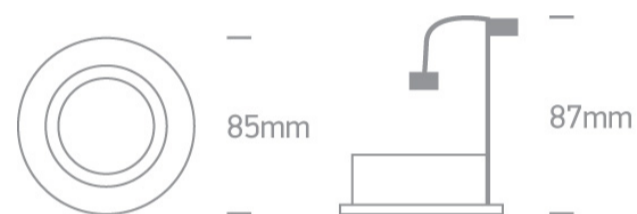

## 11105GU/W

Recessed adjustable MR16 spot with GU10 lamp holder.

Complies with standard EN60598-1 and any other specific standards.

## Dimensions

## Physical Specification

Item Group	03 Recessed Spots Adjustable
Family	The Classic Adjustable GU10
Order Code	11105GU/W
Colour	White
Material	Die Cast
Shape	Circular
Height	87mm
Diameter	85mm
Cutout Hole Diameter	75mm
Recessed Ceiling	Yes
Depth Required	95mm
Indoor	Yes