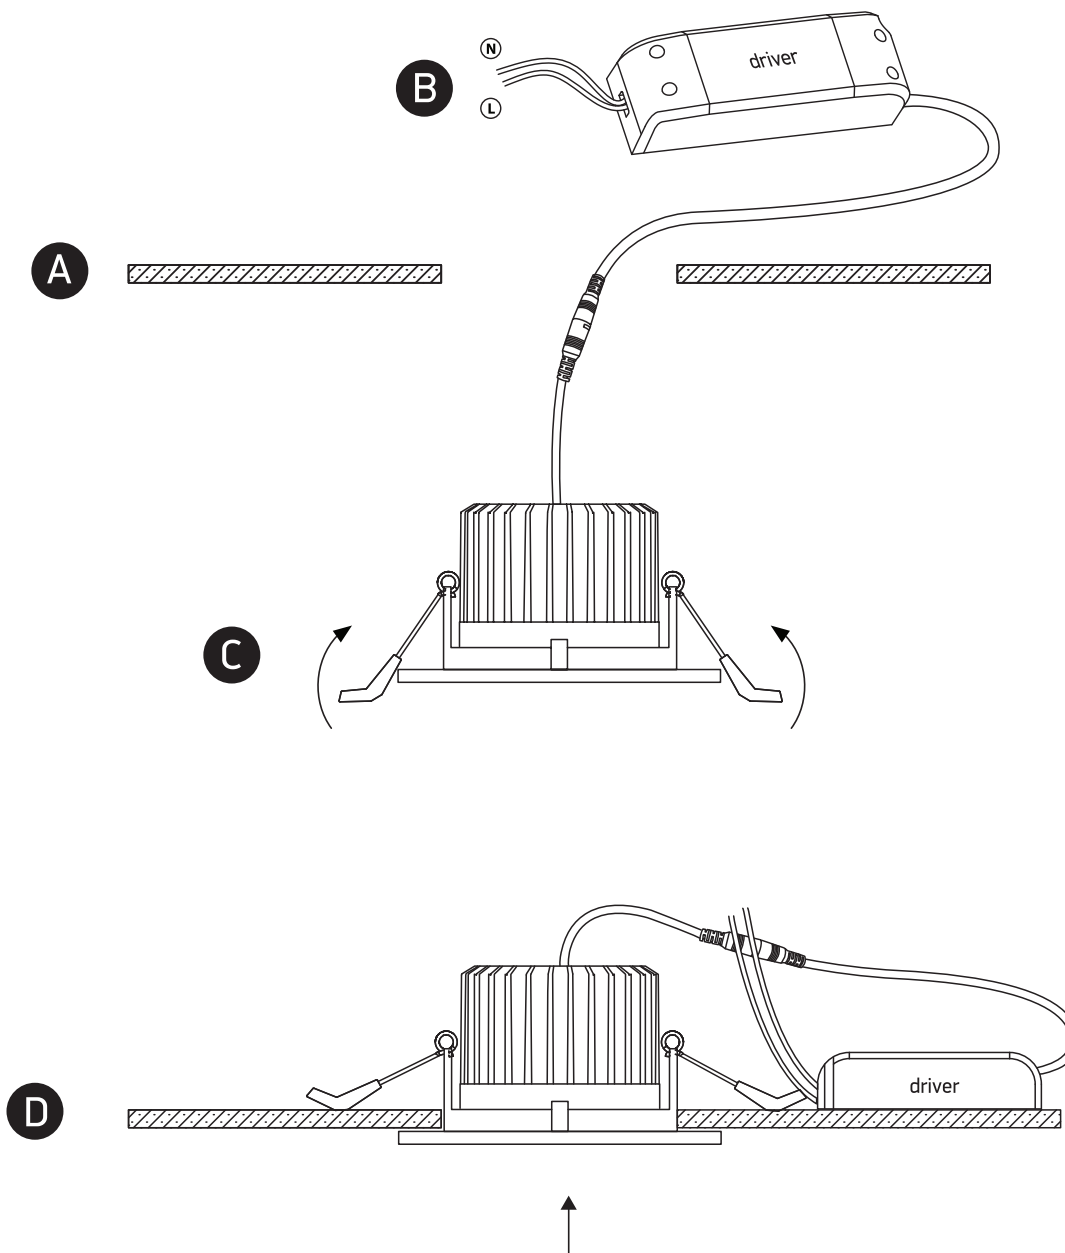

INSTALLATION MANUAL

11107B

ecodownlight

230V | COB LED | 7W | IP20 | Die cast | Adjustable
Complete with 300mA driver.

80 CRI

one
LIGHT

Warnings:

1. Make sure that the product is installed properly before connecting to electricity.
2. Do not cover the fitting.
3. Maintenance and installation should only be carried out by a professional electrician.