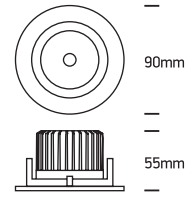

INSTALLATION MANUAL

11107B

ecodownlight

230V | COB LED | 7W | IP20 | Die cast | Adjustable
Complete with 300mA driver.

80 CRI

one
LIGHT

Warnings:

1. Make sure that the product is installed properly before connecting to electricity.
2. Do not cover the fitting.
3. Maintenance and installation should only be carried out by a professional electrician.