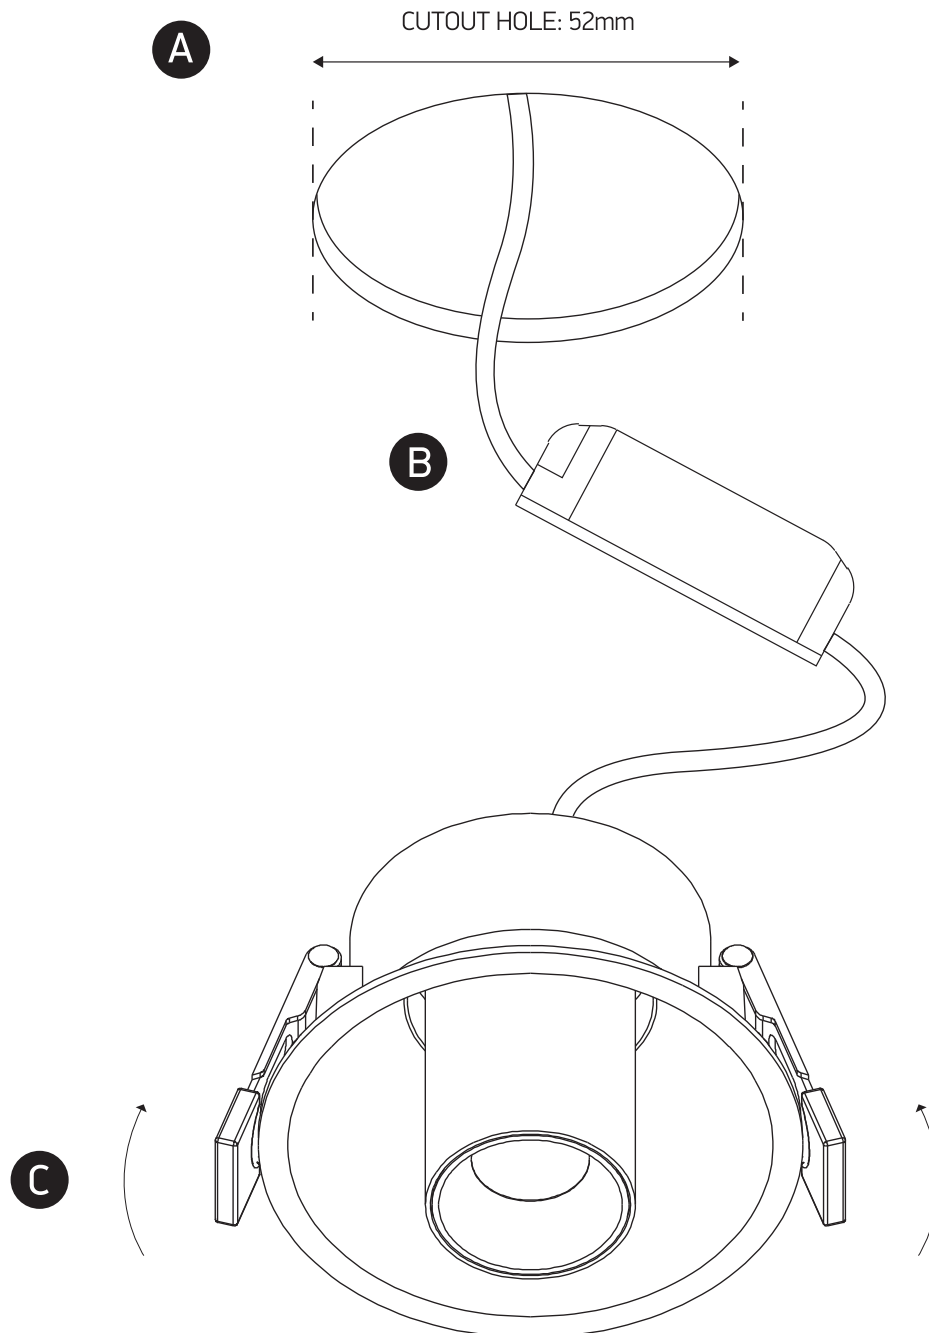

INSTALLATION MANUAL

11106T

LED
BUILT IN

DARK LIGHT

ADJUSTABLE

90 CRI

230V | COB LED | 6W | IP20 | Aluminium
Complete with 135mA driver.

one
LIGHT