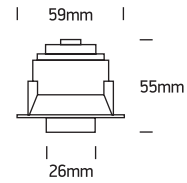

INSTALLATION MANUAL

11106T

LED
BUILT IN

DARK LIGHT

ADJUSTABLE

90 CRI

230V | COB LED | 6W | IP20 | Aluminium
Complete with 135mA driver.

one
LIGHT