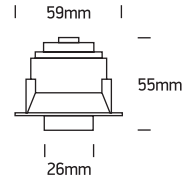

## 11106T

**LED**  
BUILT IN

**DARK  
LIGHT**

ADJUSTABLE

**90  
CRI**

**CE EAC UK CA**

**RoHS  
COMPLETE**

230V | COB LED | 6W | IP20 | Aluminium  
Complete with 135mA driver.