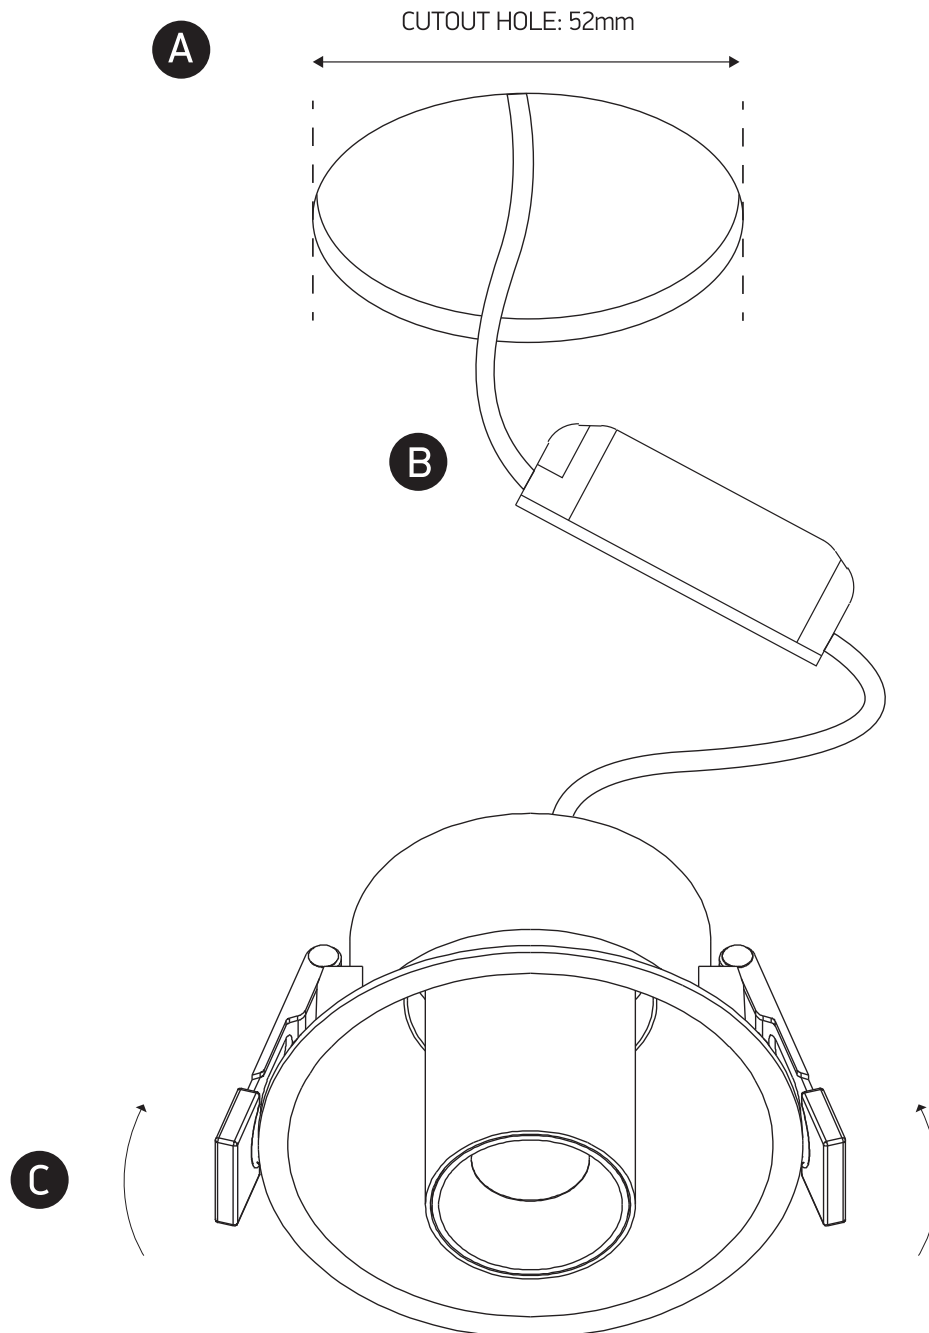

## 11106T

**LED**  
BUILT IN

**DARK  
LIGHT**

ADJUSTABLE

**90  
CRI**

**CE EAC UK CA**

**RoHS  
COMPLETE**

230V | COB LED | 6W | IP20 | Aluminium  
Complete with 135mA driver.

**one**  
LIGHT