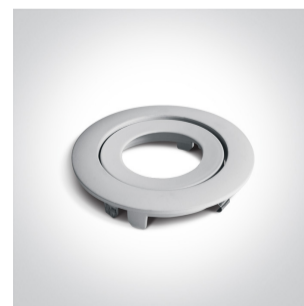

04 Recessed Spots Adjustable LED>The COB Fire Rated Range

11106PF/W

6W LED Fire Rated Recessed adjustable spot, IP20.

Requires 350mA driver.

Complies with standard EN60598-1 and any other specific standards.

Downloads

Dimensions

Gallery

Must be ordered separately

050044/B

050044/C

050044/MC

050044/W

89008

Physical Specification

Item Group	04 Recessed Spots Adjustable LED
Family	The COB Fire Rated Range
Order Code	11106PF/W
Colour	White
Material	Die Cast
Shape	Circular
Height	70mm
Diameter	89mm
Cutout Hole Diameter	75mm
Recessed Ceiling	Yes
Depth Required	90mm
Indoor	Yes
Adjustable	1 Direction