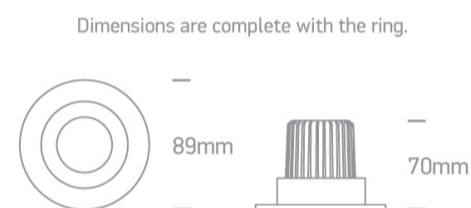

04 Recessed Spots Adjustable LED>The COB Fire Rated Range

11106PF/W

6W LED Fire Rated Recessed adjustable spot, IP20.

Requires 350mA driver.

Complies with standard EN60598-1 and any other specific standards.

Downloads

Dimensions

Gallery

Must be ordered separately

050044/B

050044/C

050044/MC

050044/W

89008

Physical Specification

Item Group	04 Recessed Spots Adjustable LED
Family	The COB Fire Rated Range
Order Code	11106PF/W
Colour	White
Material	Die Cast
Shape	Circular
Height	70mm
Diameter	89mm
Cutout Hole Diameter	75mm
Recessed Ceiling	Yes
Depth Required	90mm
Indoor	Yes
Adjustable	1 Direction

Colour Temperature	3000K
Lumen Output	500lm
Light Efficiency	83,33lm/W
CRI	80
Beam Angle	40°
Illumination Diagram	

Packing Info

Box Length	12cm
Box Width	11cm
Box Height	8,5cm
Box Weight	0,322Kg
Pcs/Carton	20
Barcode	5291889047162
HS Code	9405409900