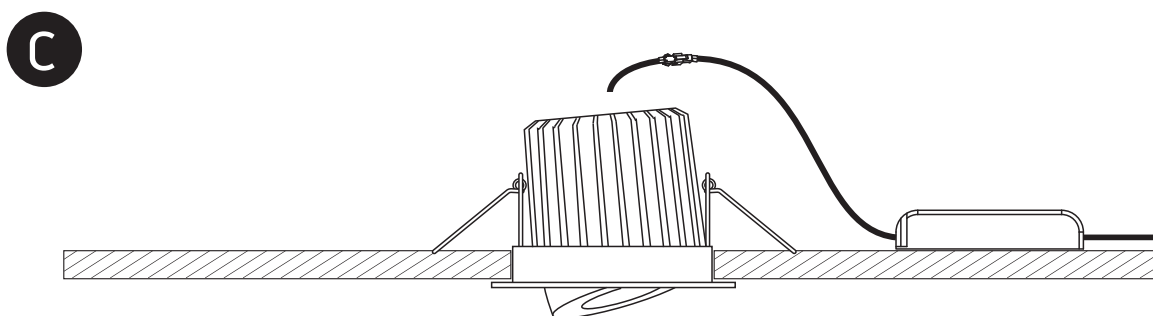

INSTALLATION MANUAL

11106PF

ecolight       	   	 89mm  70mm <small>Dimensions are complete with the ring.</small>

CUTOUT HOLE: 75mm

Warnings:

1. Make sure that the product is installed properly before connecting to electricity.
2. Do not cover the fitting.
3. Maintenance and installation should only be carried out by a professional electrician.