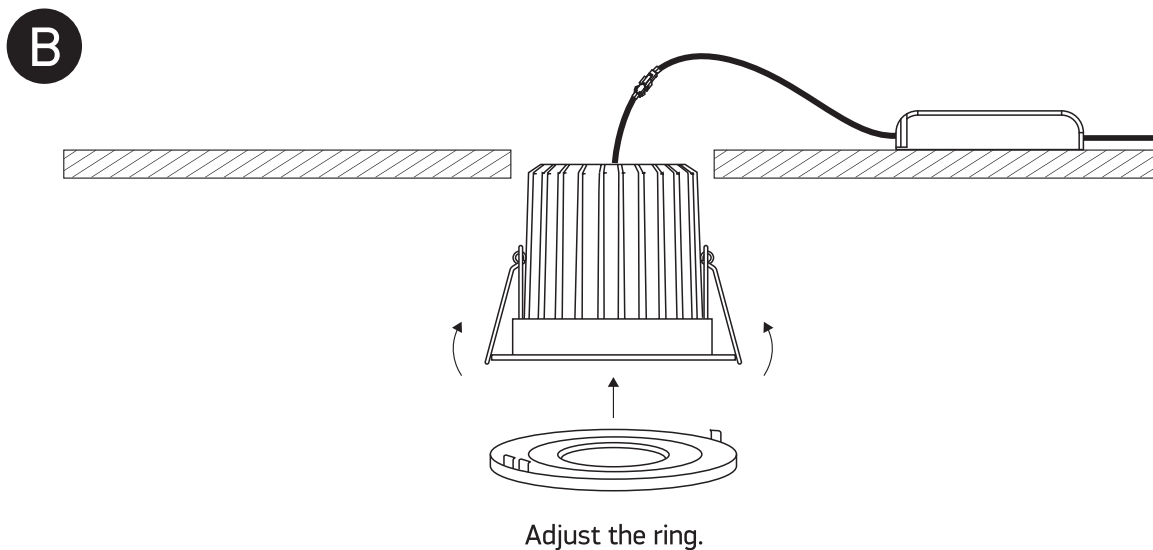

INSTALLATION MANUAL

11106PF

ecolight       	   	 89mm  70mm <small>Dimensions are complete with the ring.</small>

CUTOUT HOLE: 75mm

Warnings:

1. Make sure that the product is installed properly before connecting to electricity.
2. Do not cover the fitting.
3. Maintenance and installation should only be carried out by a professional electrician.