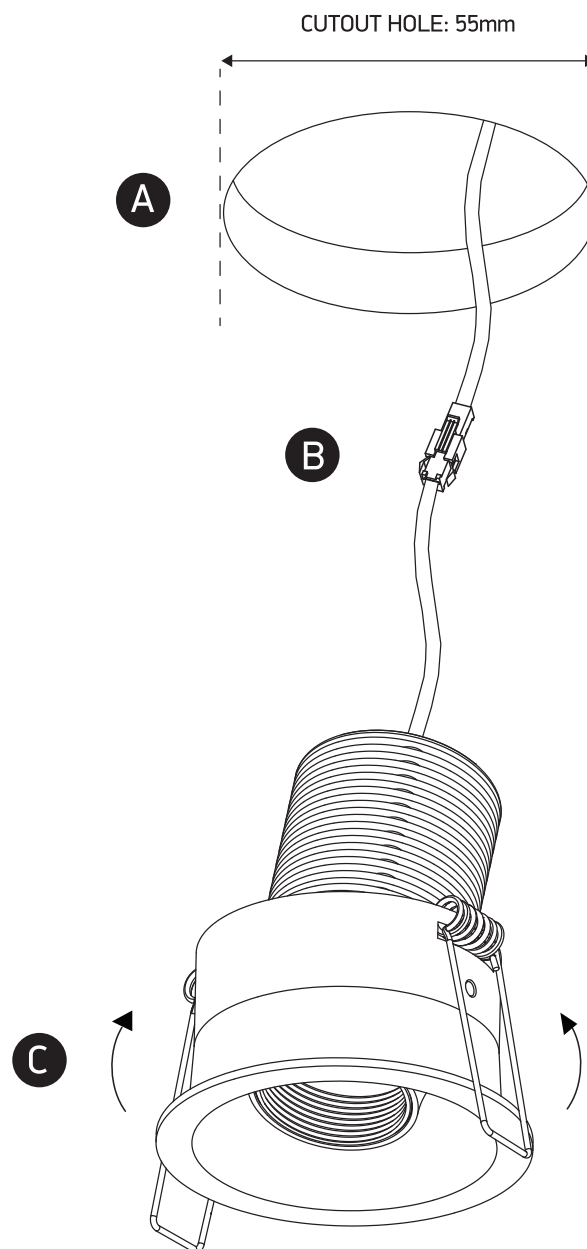

INSTALLATION MANUAL

11106M

ecolight

90 CRI

350mA | COB LED | 6W | IP20 | Die cast | Adjustable
Requires 350mA driver.

63mm

78mm

one
LIGHT