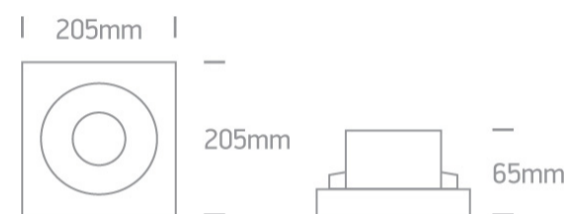

03 Recessed Spots Adjustable > The Gypsum Trimless GU10 Range

11105GT5

Recessed Trimless adjustable MR16 spot with GU10 lamp holder.

Complies with standard EN60598-1 and any other specific standards.

Downloads

Dimensions

Gallery

Physical Specification

Item Group

03 Recessed Spots Adjustable

Family

The Gypsum Trimless GU10 Range

Order Code

205mm

Width	205mm
Height	65mm
Cutout Hole Width	207mm
Cutout Hole Length	207mm
Recessed trimless ceiling	Yes
Depth Required	160mm
Indoor	Yes
Adjustable	2 Directions

Electrical Characteristics

Gear	No
Fitting + Driver	
Input Voltage	100-240V
50 Hz	Yes
60 Hz	Yes
Safety Class	
Power(Watts)	10W
IP Rating	IP20
Light Source	Replaceable lamp
Lamp Holder	GU10
Number of Lamps	1
Dimmable	N/A
Cable Length	15cm
F Mark	

Illumination Data

Illumination Diagram	
Dark Light	Yes

Box Length	25cm
Box Width	25cm
Box Height	12cm
Box Weight	1,7kg
Pcs/Carton	12
Barcode	5291889034728
HS Code	9405409900

Certification & Warranty

Warranty	5 Years
Weee Directive	Yes