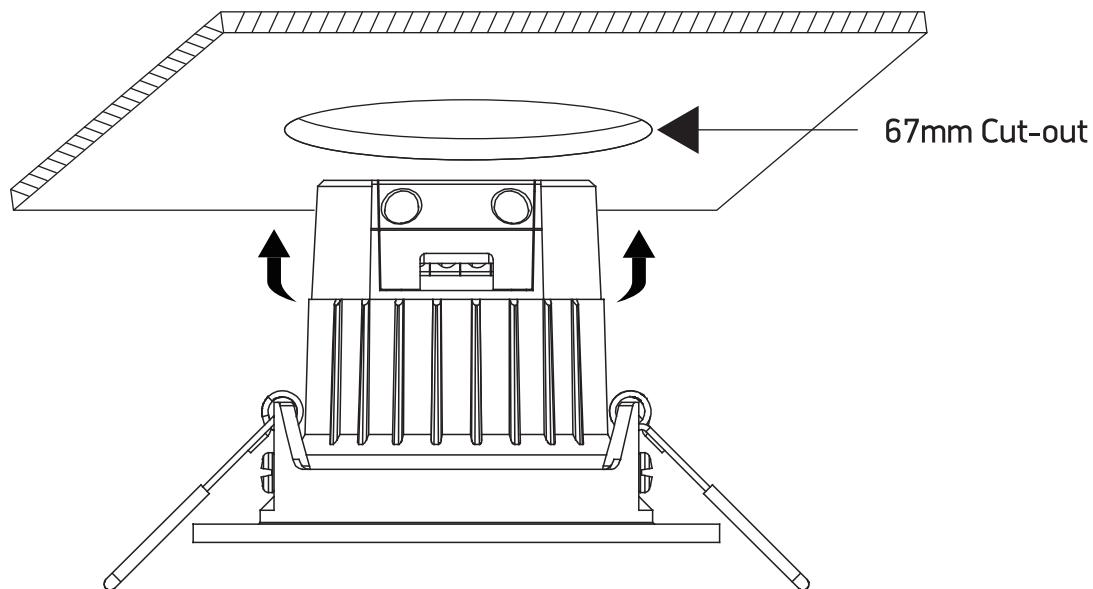

PRODUCT DESCRIPTION

LED ceiling light integrates compact housing design and outstanding optical performance. It has COB as light source, high power efficiency, up to 90% energy saving compared to traditional Halogen lamp. No UV and Cool Beam (no IR). Complies with CE and RoHS standard.