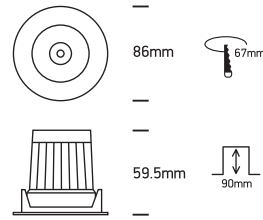

## 11106KD

**ecolight**

230V | 6,3W | IP20 | Plastic | Adjustable

Complete with LED dimmable driver  
Includes white/grey/black rings