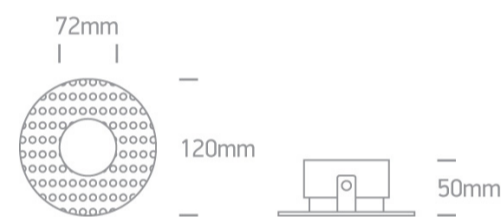

03 Recessed Spots Adjustable &gt; The Trimless GU10 Round Range

11105DTR/W

Recessed Trimless adjustable MR16 spot with GU10 lamp holder.

Complies with standard EN60598-1 and any other specific standards.

## Dimensions

White

Material

Aluminium

Shape

Circular

Height

50mm

Diameter	120mm
Cutout Hole Diameter	90mm
Recessed trimless ceiling	Yes
Depth Required	120mm
Indoor	Yes
Adjustable	1 Direction

## Packing Info

Box Length	12,5cm
------------	--------

Box Width	12,5cm
Box Height	7cm
Box Weight	0,300Kg
Pcs/Carton	36
Barcode	5291889050292
HS Code	9405409900