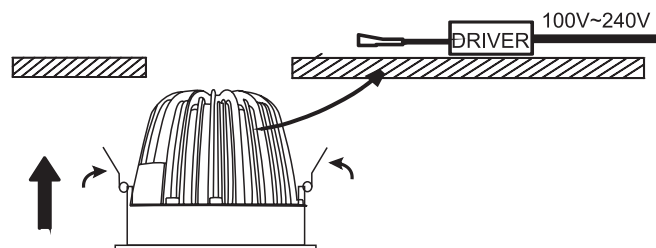

INSTALLATION MANUAL

11106A

ecolight							

A

CUTOUT HOLE 80mm

B

C

Warnings: