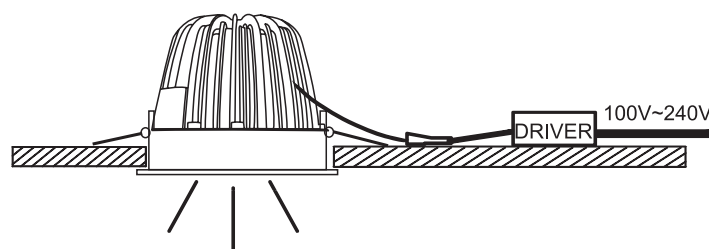

INSTALLATION MANUAL

11106A

ecolight							

A

CUTOUT HOLE 80mm

B

C

Warnings: