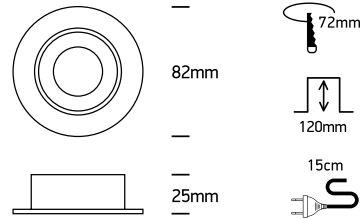

INSTALLATION MANUAL

11105UA

100-240V | MR16 | GU10 | 10W | IP20 | Aluminium | Adjustable

Warnings:

1. Make sure that the product is installed properly before connecting to electricity.
2. Do not cover the fitting.
3. Maintenance and installation should only be carried out by a professional electrician.