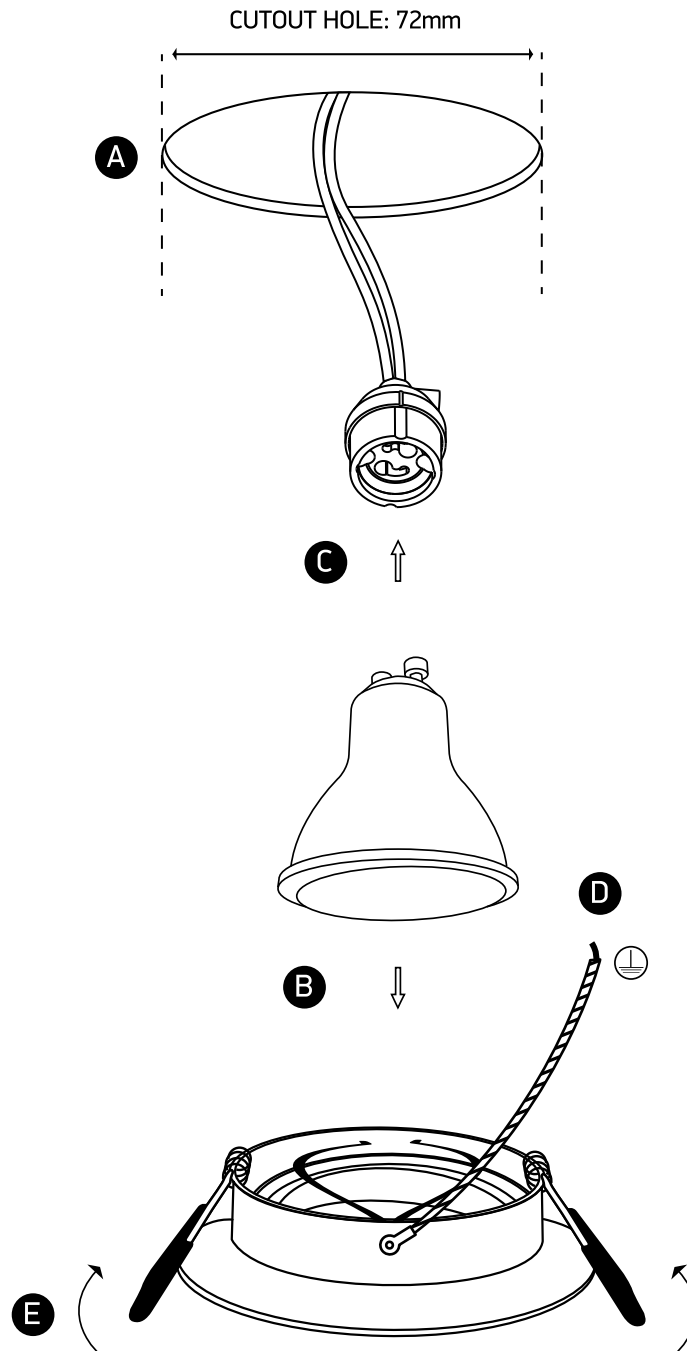

INSTALLATION MANUAL

11105UA

100-240V | MR16 | GU10 | 10W | IP20 | Aluminium | Adjustable

Warnings:

1. Make sure that the product is installed properly before connecting to electricity.
2. Do not cover the fitting.
3. Maintenance and installation should only be carried out by a professional electrician.