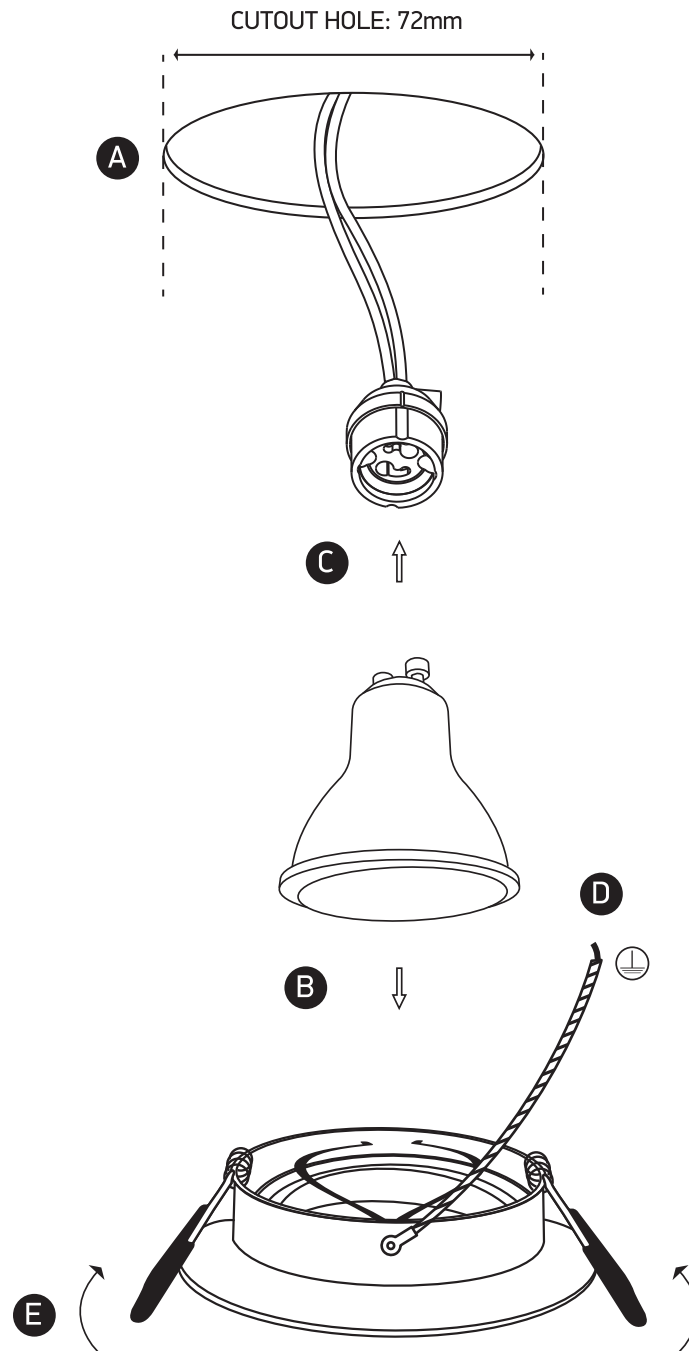

INSTALLATION MANUAL

11105U

100-240V | MR16 | GU10 | 10W | IP20 | Aluminium | Adjustable

Warnings:

1. Make sure that the product is installed properly before connecting to electricity.
2. Do not cover the fitting.
3. Maintenance and installation should only be carried out by a professional electrician.