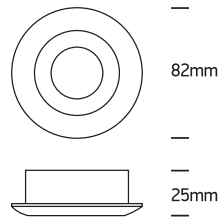

INSTALLATION MANUAL

11105U

100-240V | MR16 | GU10 | 10W | IP20 | Aluminium | Adjustable

Warnings:

1. Make sure that the product is installed properly before connecting to electricity.
2. Do not cover the fitting.
3. Maintenance and installation should only be carried out by a professional electrician.