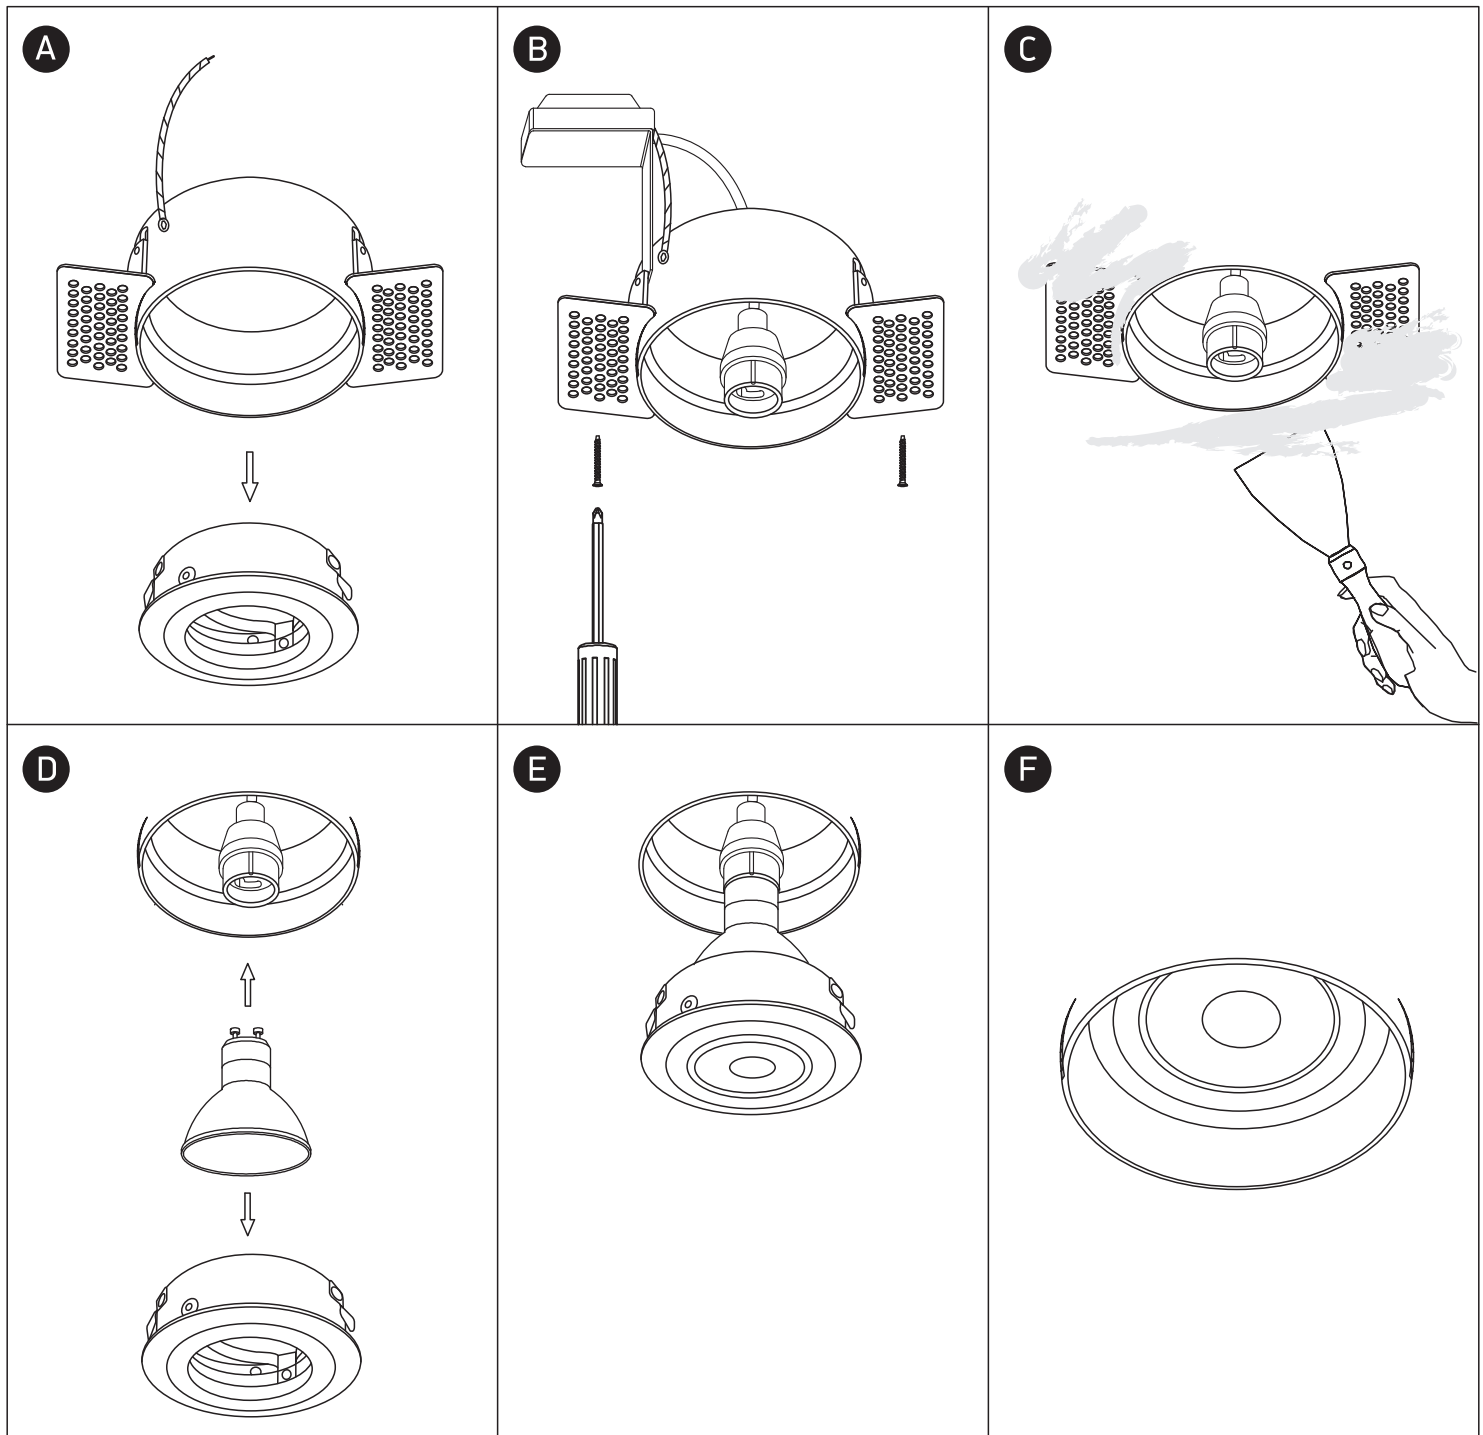

# INSTALLATION MANUAL

11105TR

100-240V | MR16 | GU10 | 10W | IP20 | Trimless | Die cast | Adjustable

## Warnings:

1. Make sure that the product is installed properly before connecting to electricity.
2. Do not cover the fitting.
3. Maintenance and installation should only be carried out by a professional electrician.