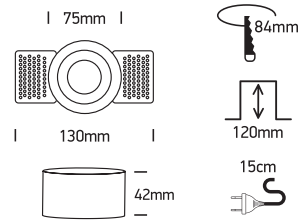

# INSTALLATION MANUAL

11105TR

100-240V | MR16 | GU10 | 10W | IP20 | Trimless | Die cast | Adjustable