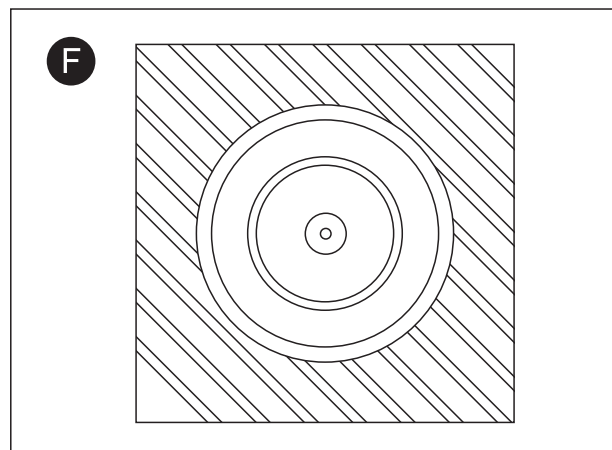

INSTALLATION MANUAL

11105TG

100-240V | MR16 | GU10 | 50W | IP20 | Die cast | Adjustable

one
LIGHT

Warnings:

1. Make sure that the product is installed properly before connecting to electricity.
2. Do not cover the fitting.
3. Maintenance and installation should only be carried out by a professional electrician.