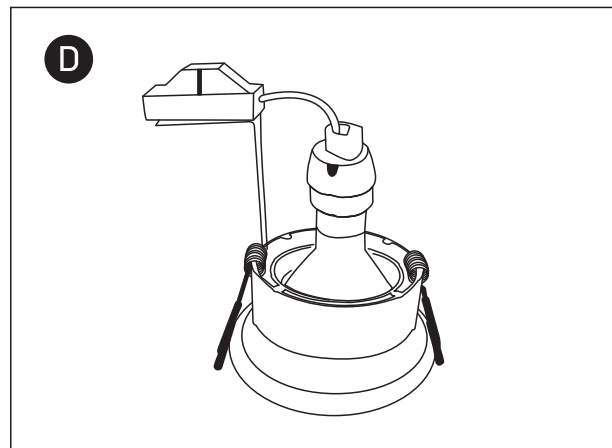

INSTALLATION MANUAL

11105TG

100-240V | MR16 | GU10 | 50W | IP20 | Die cast | Adjustable

one
LIGHT

Warnings:

1. Make sure that the product is installed properly before connecting to electricity.
2. Do not cover the fitting.
3. Maintenance and installation should only be carried out by a professional electrician.