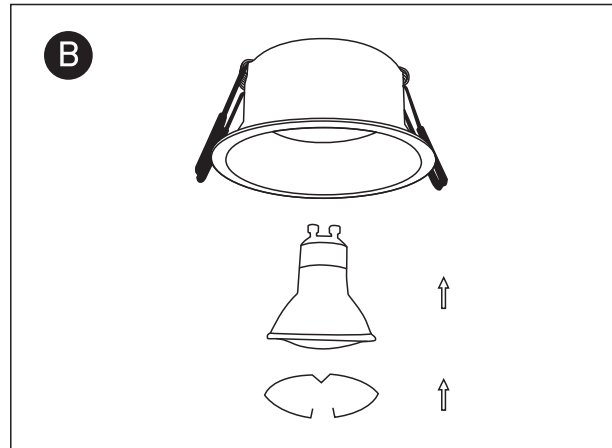

INSTALLATION MANUAL

11105TG

100-240V | MR16 | GU10 | 50W | IP20 | Die cast | Adjustable

one
LIGHT

Warnings:

1. Make sure that the product is installed properly before connecting to electricity.
2. Do not cover the fitting.
3. Maintenance and installation should only be carried out by a professional electrician.