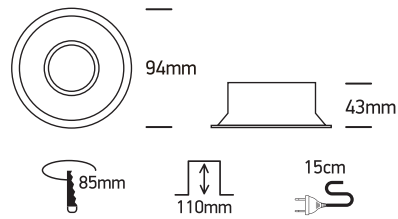

INSTALLATION MANUAL

11105TG

100-240V | MR16 | GU10 | 50W | IP20 | Die cast | Adjustable

one
LIGHT

Warnings:

1. Make sure that the product is installed properly before connecting to electricity.
2. Do not cover the fitting.
3. Maintenance and installation should only be carried out by a professional electrician.