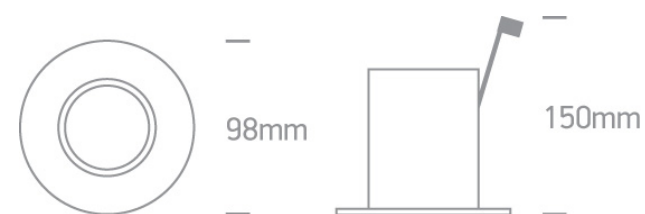

03 Recessed Spots Adjustable>The Firehood GU10 Range

11105CF/MC

Recessed adjustable MR16 spot with GU10 lamp holder.

Complies with standard EN60598-1 and any other specific standards.

Downloads

Dimensions

Gallery

Physical Specification

Item Group

03 Recessed Spots Adjustable

Family

The Firehood GU10 Range

Order Code

11105CF/MC

Colour

Brushed Chrome

Material

Die Cast

Shape

Circular

Height

150mm

Diameter	98mm
Cutout Hole Diameter	87mm
Recessed Ceiling	Yes
Depth Required	180mm
Indoor	Yes
Adjustable	1 Direction

Illumination Data

Illumination Diagram	
----------------------	---

Packing Info

Box Length	10cm
Box Width	10cm
Box Height	5cm

Box Weight

0,118kg

Pobrano z mamadecor.pl

Pcs/Carton