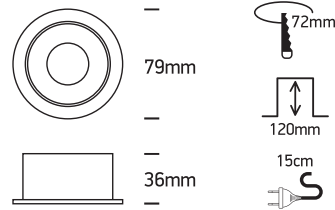

INSTALLATION MANUAL

11105M

100-240V | MR16 | GU10 | 10W | IP20 | Aluminium body + plastic reflector | Adjustable

Warnings:

1. Make sure that the product is installed properly before connecting to electricity.
2. Do not cover the fitting.
3. Maintenance and installation should only be carried out by a professional electrician.