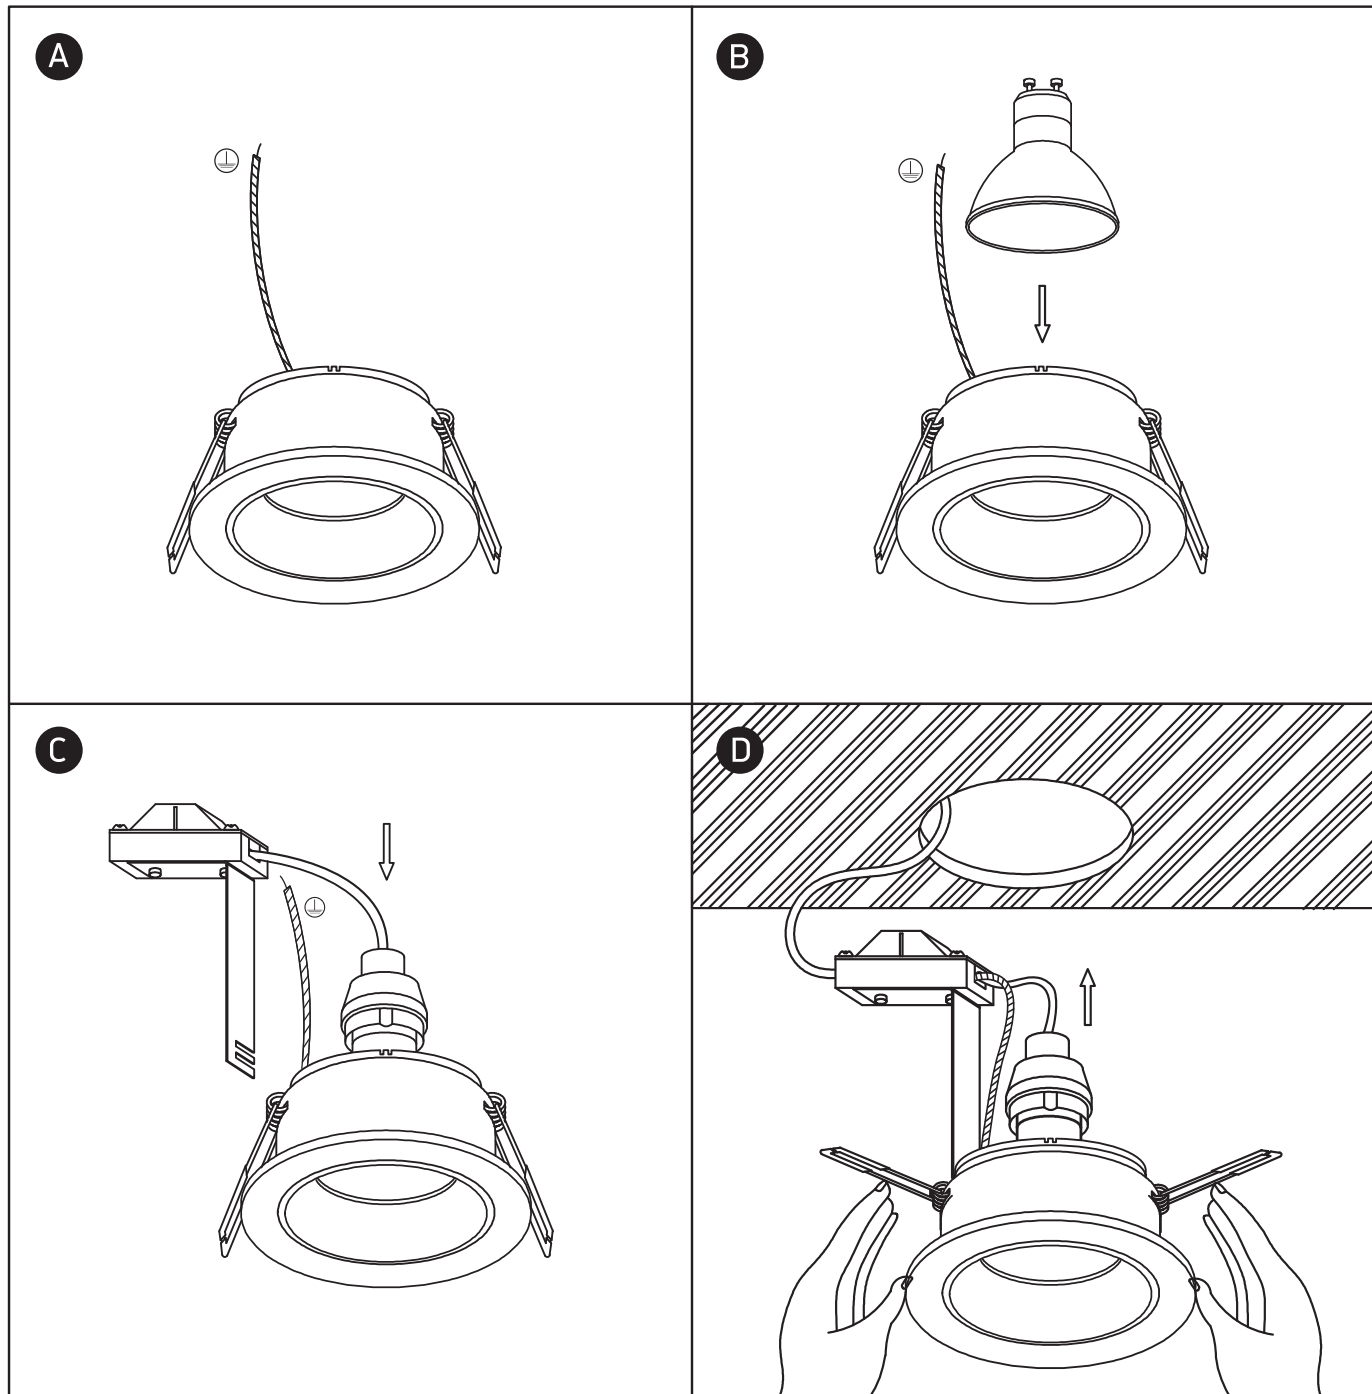

INSTALLATION MANUAL

11105M

100-240V | MR16 | GU10 | 10W | IP20 | Aluminium body + plastic reflector | Adjustable

Warnings:

1. Make sure that the product is installed properly before connecting to electricity.
2. Do not cover the fitting.
3. Maintenance and installation should only be carried out by a professional electrician.