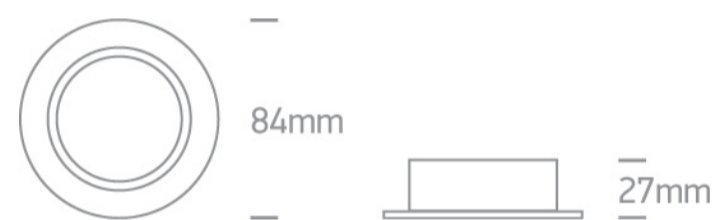

03 Recessed Spots Adjustable&gt;The Round Clip in Range Aluminium

**11105B1/AL**

Round Clip in System Range Recessed adjustable MR16 spot with GU10 lampholder.

Complies with standard EN60598-1 and any other specific standards.

## Dimensions

## Physical Specification

Item Group	03 Recessed Spots Adjustable
Family	The Round Clip in Range Aluminium
Order Code	11105B1/AL
Colour	Aluminium
Material	Aluminium
Shape	Circular
Height	27mm
Diameter	84mm
Cutout Hole Diameter	72mm
Recessed Ceiling	Yes
Depth Required	120mm
Indoor	Yes